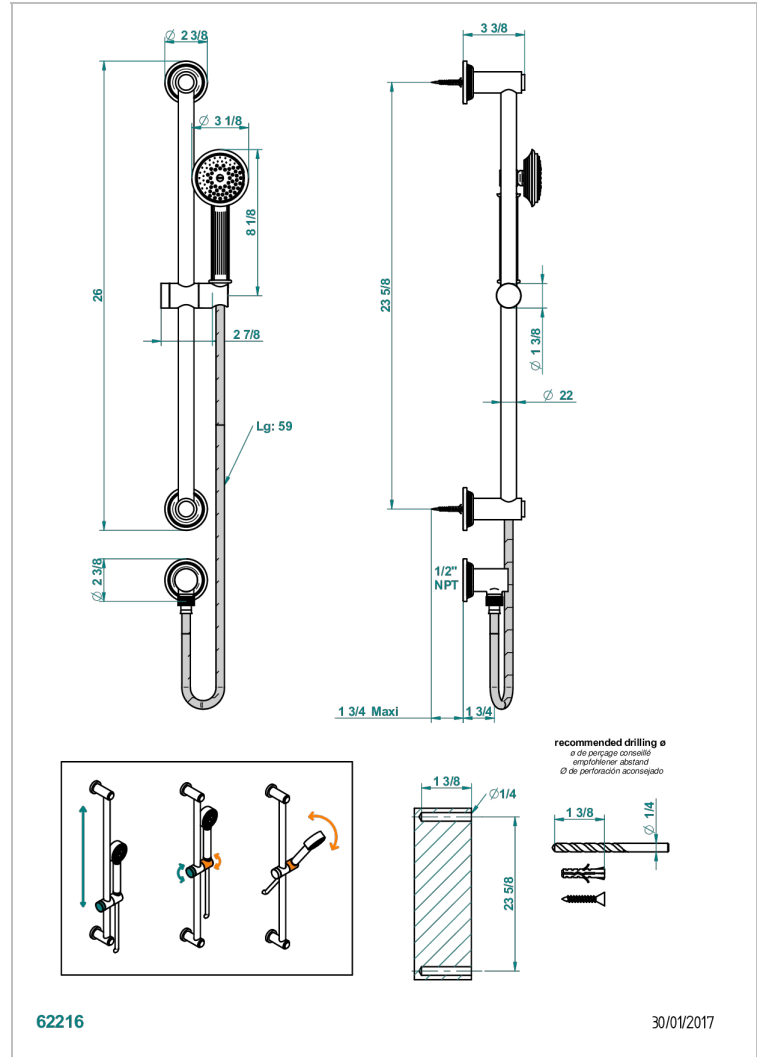

GRAND CENTRAL BLACK ONYX WITH LEVER HANDLES

U9N-58/US

Slide bar with handshower and elbow

CHARACTERISTIC

- Grand central Black Onyx with lever handles
- Slide bar with handshower and elbow

AVAILABLE FINITIONS