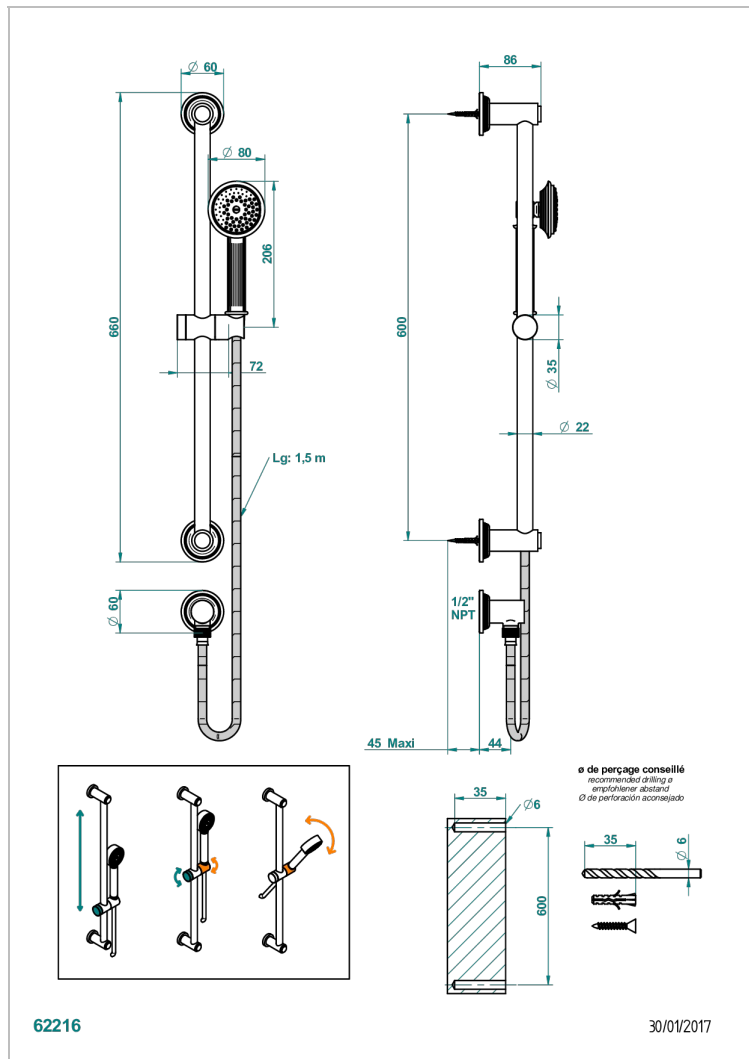

GRAND CENTRAL METAL WITH LEVER HANDLES

U9L-58/US

Slide bar with handshower and elbow

CHARACTERISTIC

- Grand central Metal with lever handles
- Slide bar with handshower and elbow

AVAILABLE FINITIONS

Black ceram - D30
Blush PVD - H62
Brass color PVD - H49
Brown bronze color PVD - F33
Chrome polished - A02
Copper antique matt, coated - H07

Gold color PVD - H52
Gold mat - F07
Gold polished - F01
Graphite PVD - H64
Light coated bronze - D01
Matt Umber PVD - H67

Matt blush PVD - H60
Matt brass color PVD - H50
Matt brown bronze color PVD - F34
Matt chrome (American satin) - C02
Matt gold color PVD - H53
Matt graphite PVD - H65

Matt nickel (American satin) - C01
Matt nickel color PVD - H56
Natural smoked Brass - A13
Nickel antique / Sovereign - H28
Nickel color PVD - H55
Nickel polished - B01

Polished chrome with gold inlay - GA1
Soft gold - F30
Soft matt gold - F31
Umber PVD - H66