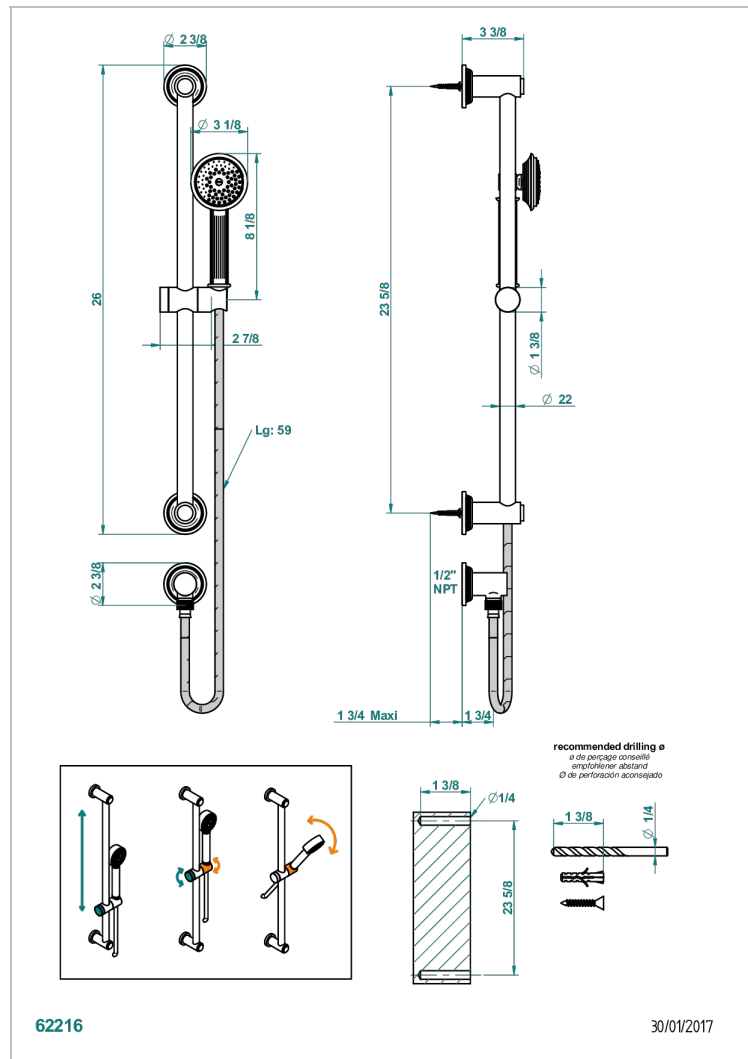

GRAND CENTRAL METAL WITH LEVER HANDLES

U9L-58/US

Slide bar with handsower and elbow

CHARACTERISTIC

- Grand central Metal with lever handles
- Slide bar with handsower and elbow

AVAILABLE FINITIONS

Black ceram - D30
Blush PVD - H62
Brass color PVD - H49
Brown bronze color PVD - F33
Chrome polished - A02
Copper antique matt, coated - H07