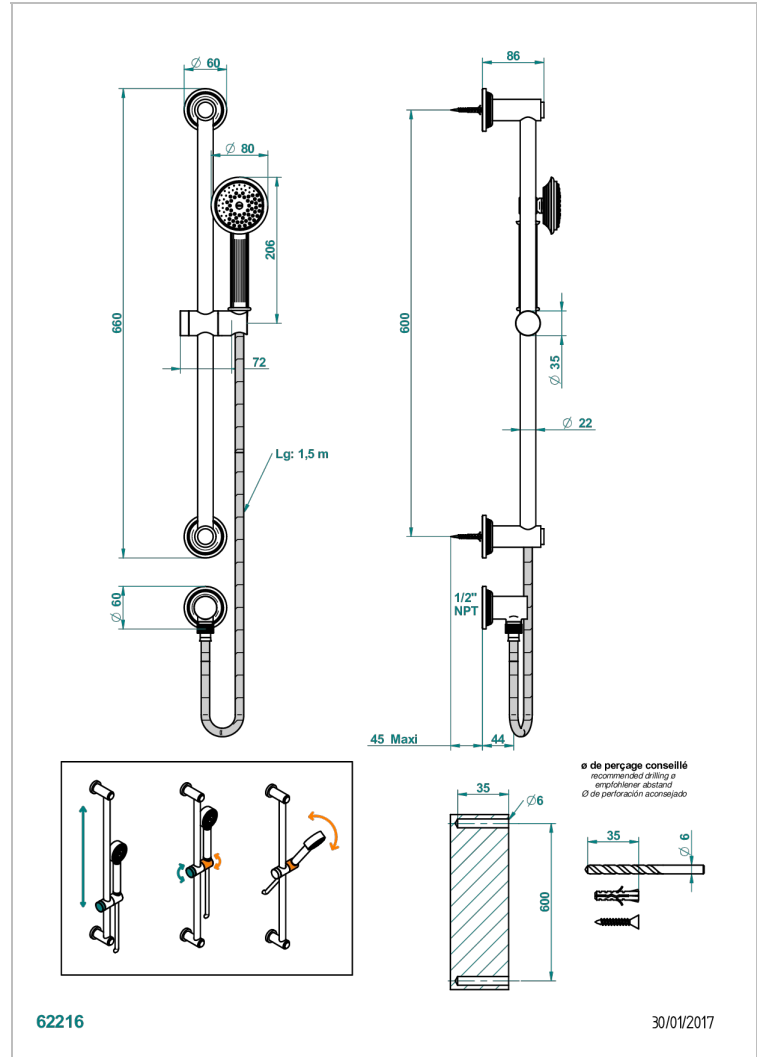

# GRAND CENTRAL METAL

U9K-58/US

Slide bar with handsower and elbow

## CHARACTERISTIC

- Grand central Metal
- Slide bar with handsower and elbow