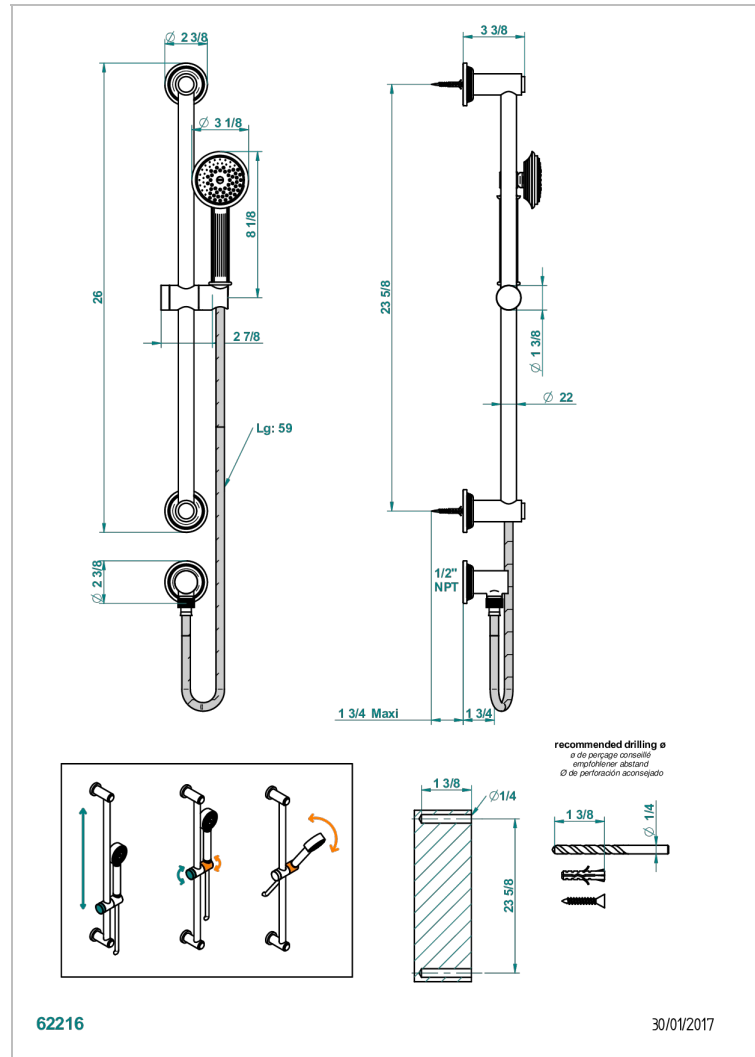

# GRAND CENTRAL METAL

U9K-58/US

Slide bar with handsower and elbow

## CHARACTERISTIC

- Grand central Metal
- Slide bar with handsower and elbow