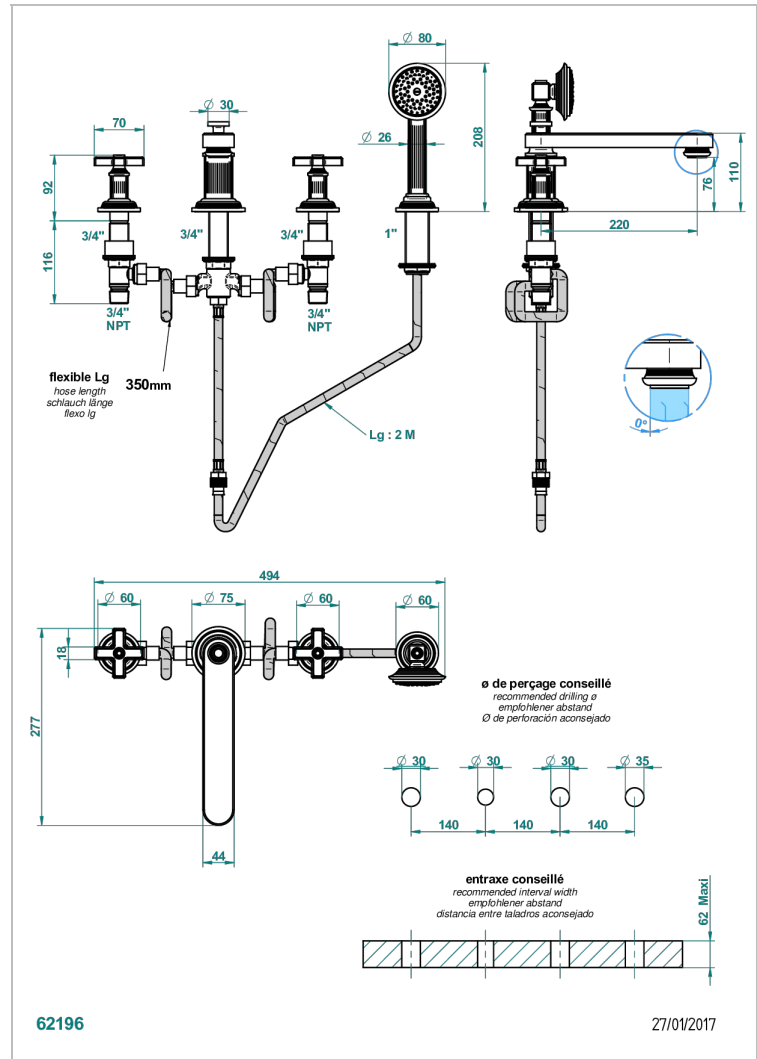

# GRAND CENTRAL WHITE ONYX

U9R-112BSGGB

THG  
PARIS

Rim mounted 4 hole bath/shower mixer, diverter to low super goliath spout

## CHARACTERISTIC

- ACS : 18ACCLY473