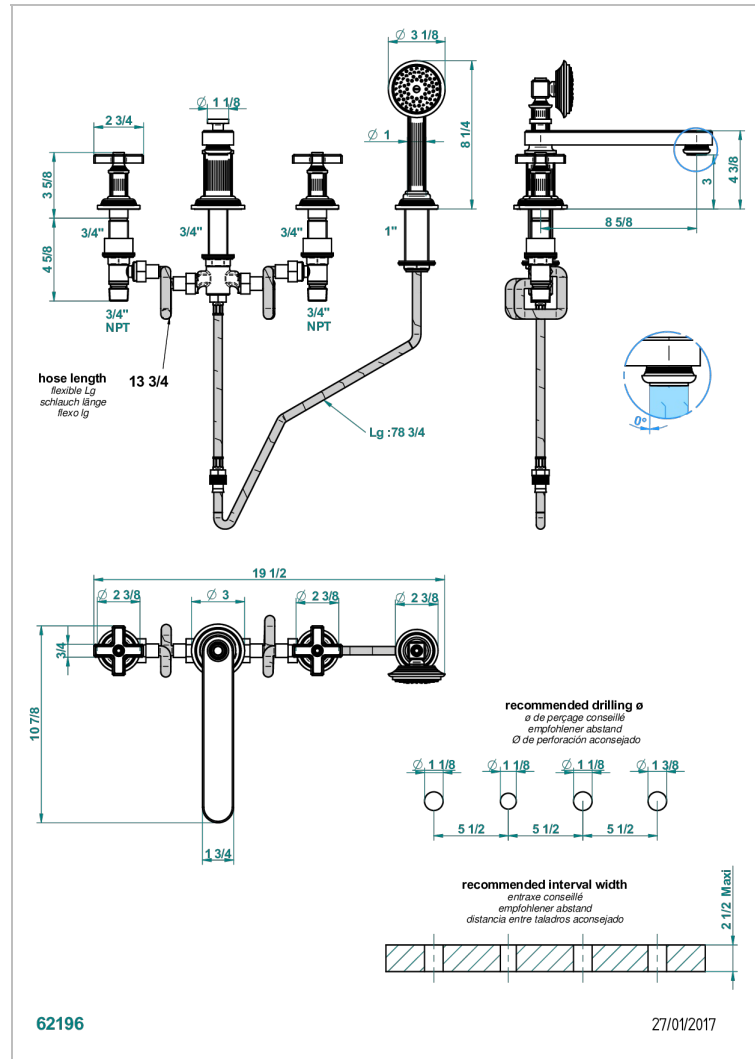

GRAND CENTRAL WHITE ONYX

U9R-112BSGGB

THG[®]
PARIS

Rim mounted 4 hole bath/shower mixer, diverter to low super goliath spout

CHARACTERISTIC

- ACS : 18ACCLY473

STANDARDS

AVAILABLE FINITIONS