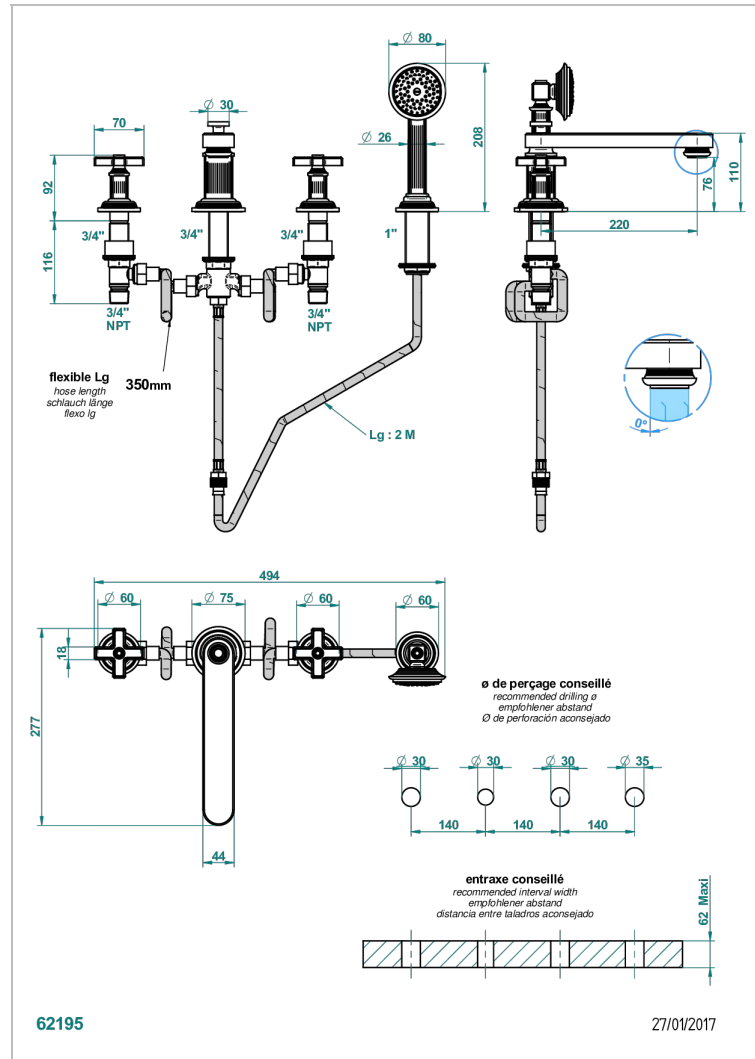

GRAND CENTRAL BLACK ONYX

U9M-112BSGBBUS

Roman tub set with low diverter spout and handshower, 3/4" valves

CHARACTERISTIC

- Grand central Black Onyx
- Roman tub set with low diverter spout and handshower, 3/4" valves