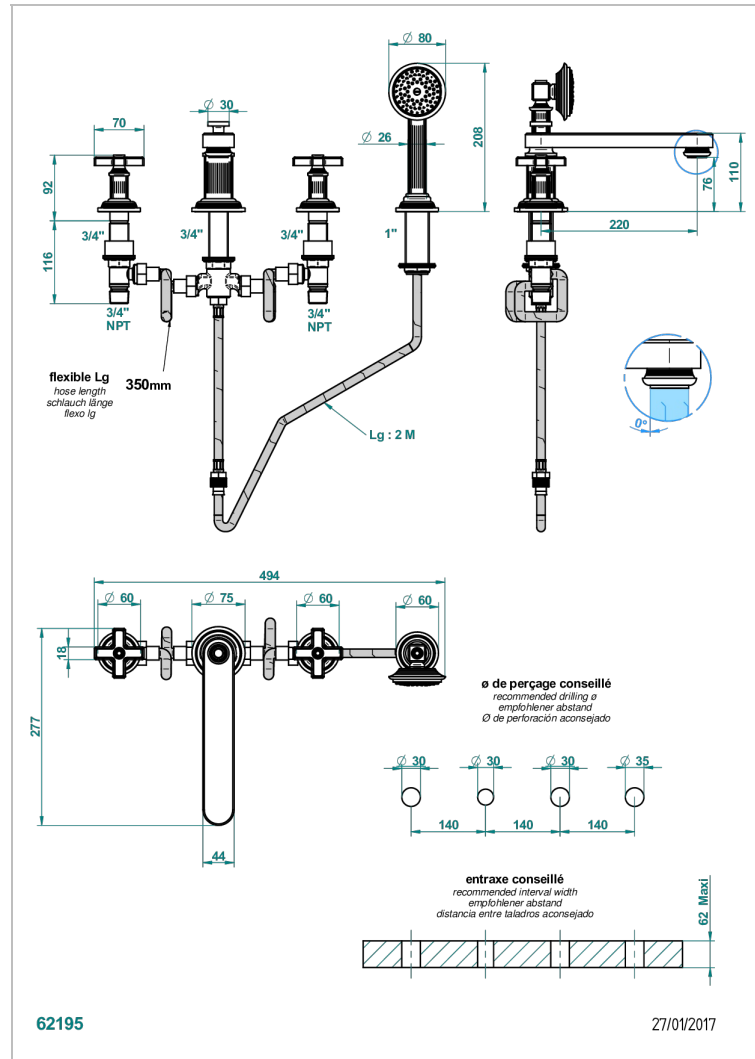

GRAND CENTRAL BLACK ONYX

U9M-112BSGGB

THG
PARIS

Rim mounted 4 hole bath/shower mixer, diverter to low super goliath spout

CHARACTERISTIC

- ACS : 18ACCLY473

STANDARDS

AVAILABLE FINITIONS