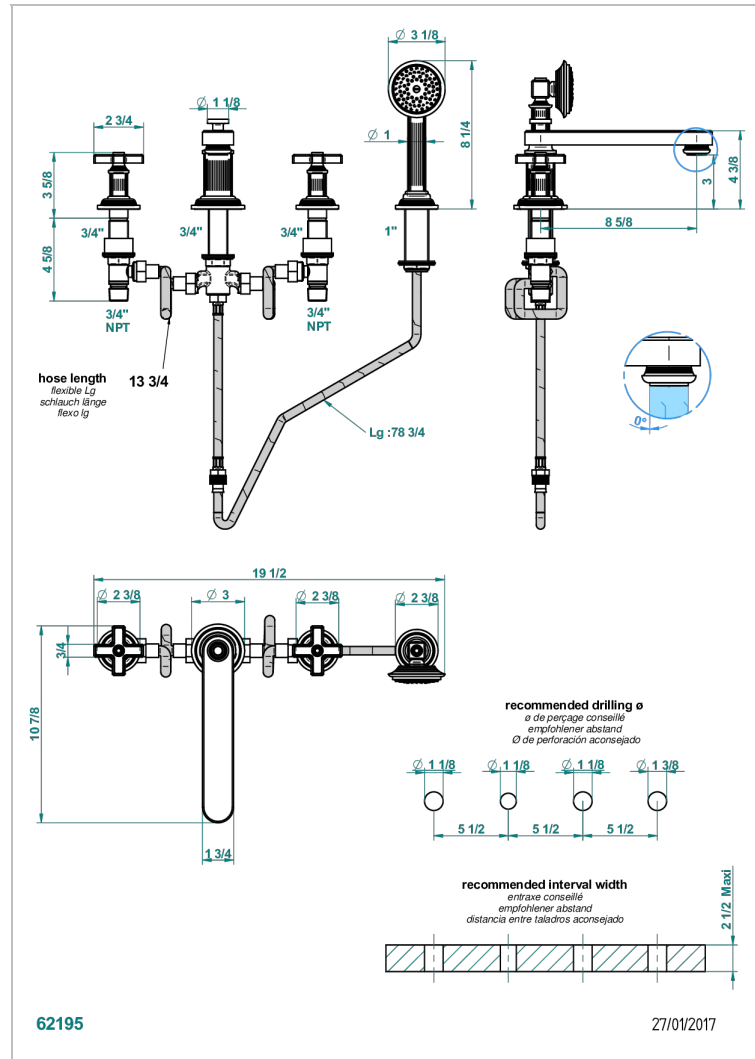

# GRAND CENTRAL BLACK ONYX

U9M-112BSGGB

THG<sup>®</sup>  
PARIS

Rim mounted 4 hole bath/shower mixer, diverter to low super goliath spout

## CHARACTERISTIC

- ACS : 18ACCLY473