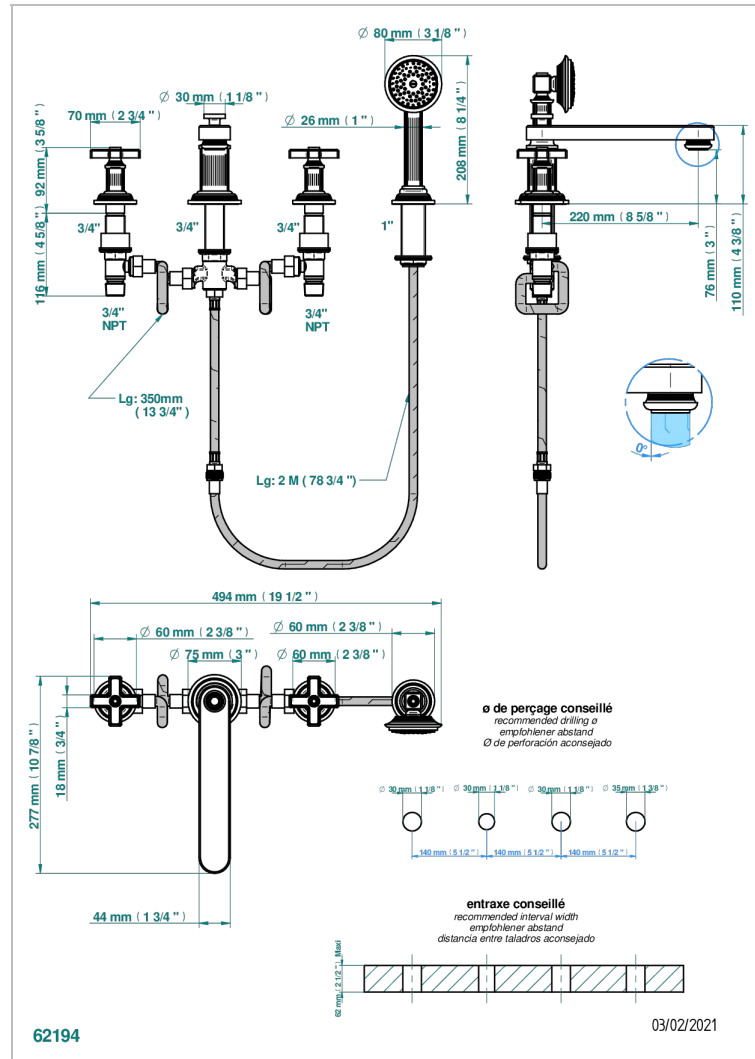

GRAND CENTRAL METAL

U9K-112BSGGB

Rim mounted 4 hole bath/shower mixer, diverter to low super goliath spout

CHARACTERISTIC

- ACS : 18ACCLY473

STANDARDS

AVAILABLE FINITIONS

Antique nickel - H28
Black ceram - D30
Blush PVD - H62
Brass color PVD - H49
Brown bronze color PVD - F33
Gold color PVD - H52

Graphite PVD - H64
Lacquered light bronze - D01
Matt Umber PVD - H67
Matt blush PVD - H60
Matt brass color PVD - H50
Matt brown bronze color PVD - F34

Matt chrome - C02
Matt gold - F07
Matt gold color PVD - H53
Matt graphite PVD - H65
Matt nickel (color finish) - C01
Matt nickel color PVD - H56

Natural smoked Brass - A13
Nickel color PVD - H55
Polished chrome (color finish) - A02
Polished chrome with gold inlay - GA1
Polished gold (color finish) - F01
Polished nickel - B01

Soft gold - F30
Soft matt gold - F31
Umber PVD - H66
Varnished matt antique red copper (color finish) - H07