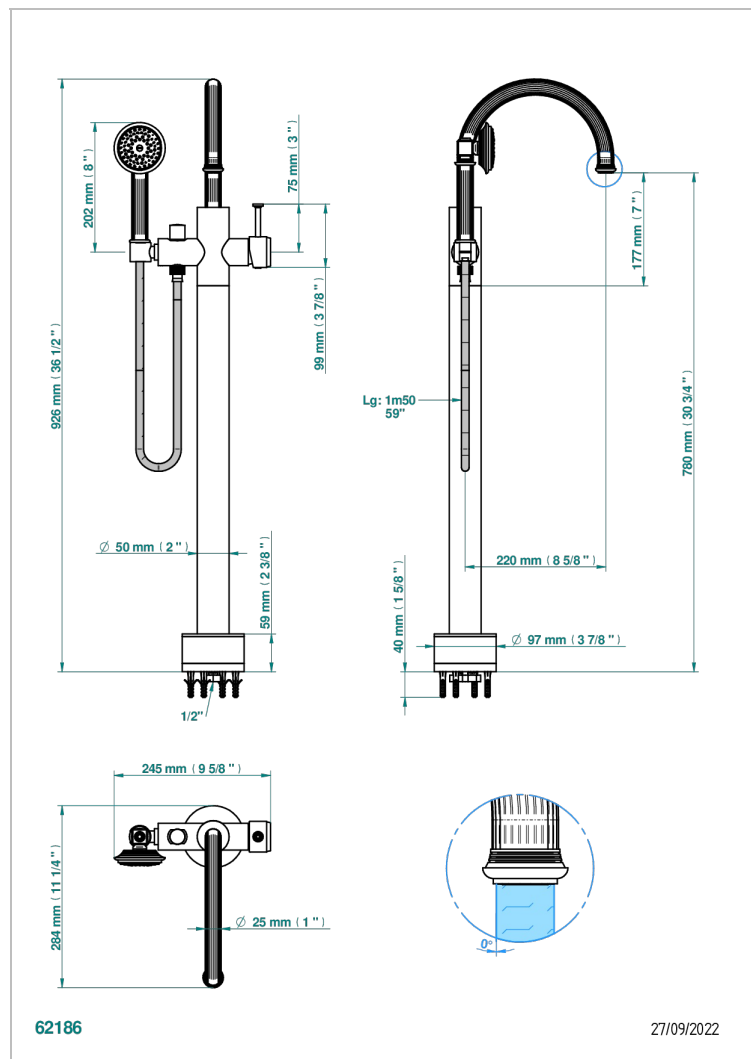

GRAND CENTRAL WHITE ONYX WITH LEVER HANDLES

U9S-6508S

Free-standing single lever bath mixer with handshower with Easyclean system

CHARACTERISTIC

- Grand central White Onyx with lever handles
- Free-standing single lever bath mixer with handshower with Easyclean system

TECHNICAL SPECS

- Recommandé : 3 bars (max. 5 bars) - Advised : 43,5 psi (max. 72 psi)
- Bec : 22 l/min à 3 bars - Douchette : 9,5 l/min à 3 bars
- Spout : 5.82 gpm at 43.5 psi - Handshower : 2.5 gpm at 43.5 psi