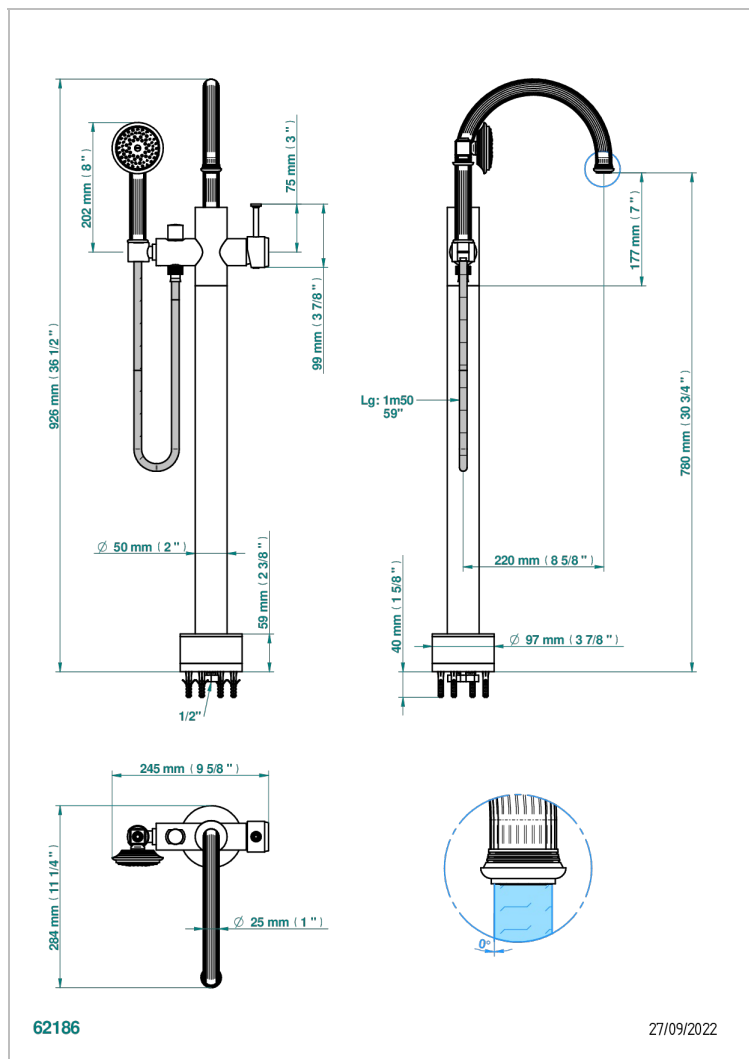

GRAND CENTRAL WHITE ONYX WITH LEVER HANDLES

U9S-6508S

Free-standing bath mixer with handshower with Easyclean system

CHARACTERISTIC

- Grand central White Onyx with lever handles
- Free-standing bath mixer with handshower with Easyclean system

TECHNICAL SPECS

- Recommandé : 3 bars (max. 5 bars) - Advised : 43,5 psi (max. 72 psi)
- Bec : 22 l/min à 3 bars - Douchette : 9,5 l/min à 3 bars
- Spout : 5.82 gpm at 43.5 psi - Handshower : 2.5 gpm at 43.5 psi