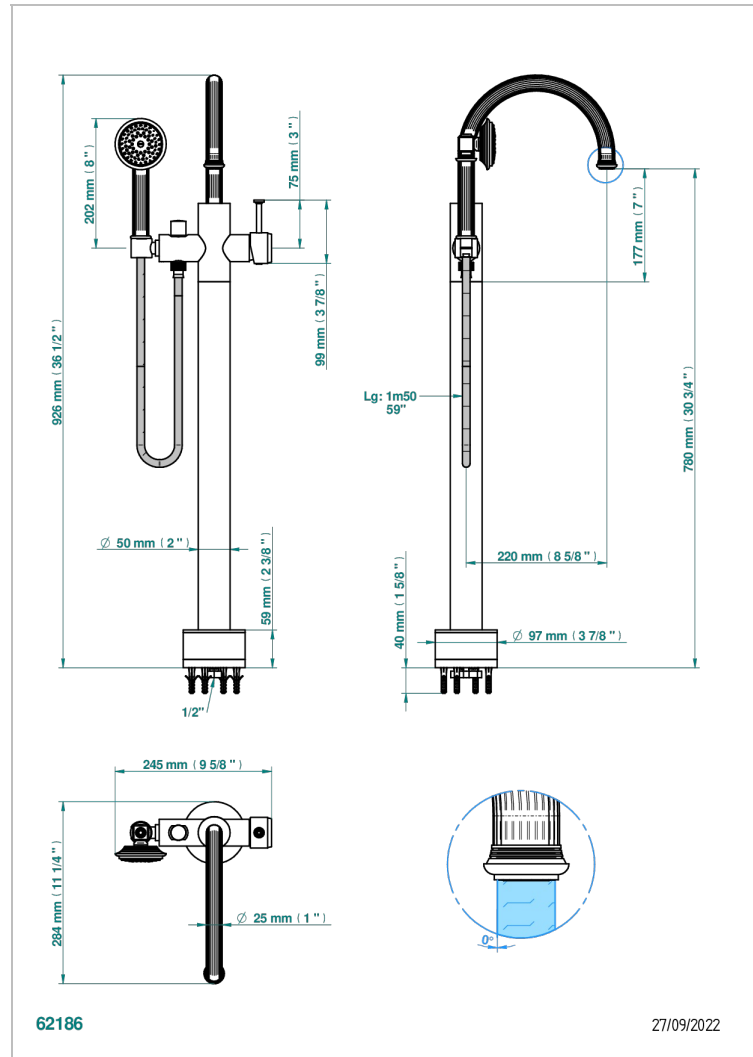

GRAND CENTRAL WHITE ONYX

U9R-6508S

THG[®]
PARIS

Free-standing single lever bath mixer with handshower with Easyclean system

CHARACTERISTIC

- Grand central White Onyx
- Free-standing single lever bath mixer with handshower with Easyclean system

TECHNICAL SPECS

- Recommandé : 3 bars (max. 5 bars) - Advised : 43,5 psi (max. 72 psi)
- Bec : 22 l/min à 3 bars - Douchette : 9,5 l/min à 3 bars
- Spout : 5.82 gpm at 43.5 psi - Handshower : 2.5 gpm at 43.5 psi