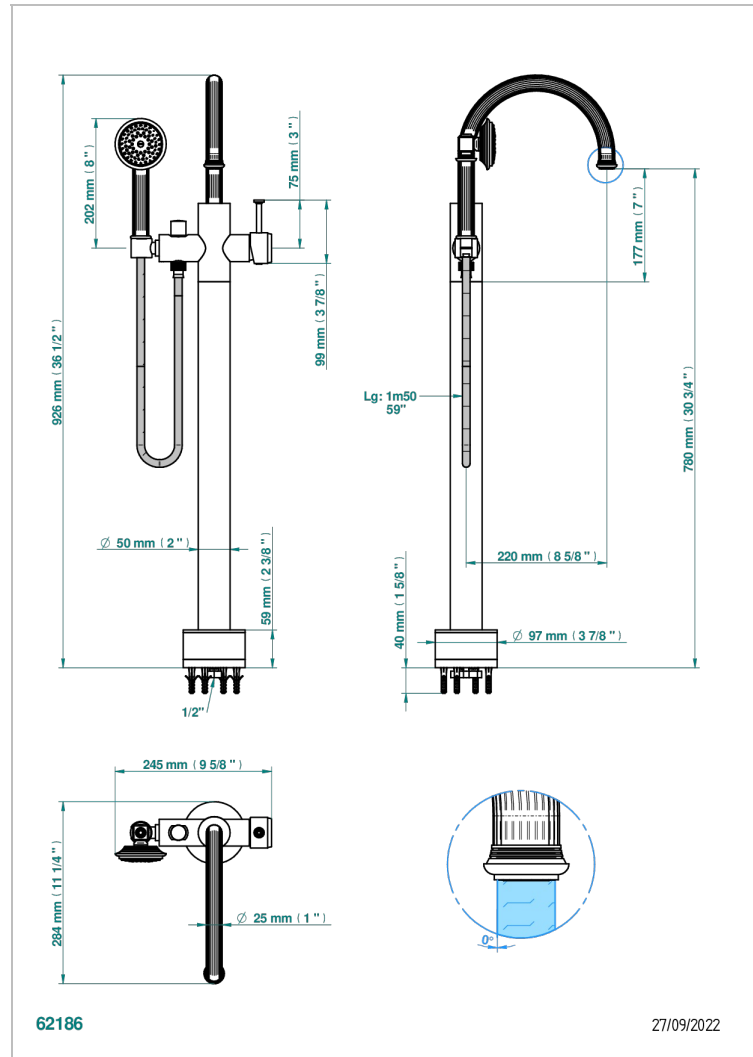

# GRAND CENTRAL WHITE ONYX

U9R-6508S

Free-standing bath mixer with handshower with Easyclean system

THG<sup>®</sup>  
PARIS

## CHARACTERISTIC

- Grand central White Onyx
- Free-standing bath mixer with handshower with Easyclean system

## TECHNICAL SPECS

- Recommandé : 3 bars (max. 5 bars) - Advised : 43,5 psi (max. 72 psi)
- Bec : 22 l/min à 3 bars - Douchette : 9,5 l/min à 3 bars
- Spout : 5.82 gpm at 43.5 psi - Handshower : 2.5 gpm at 43.5 psi