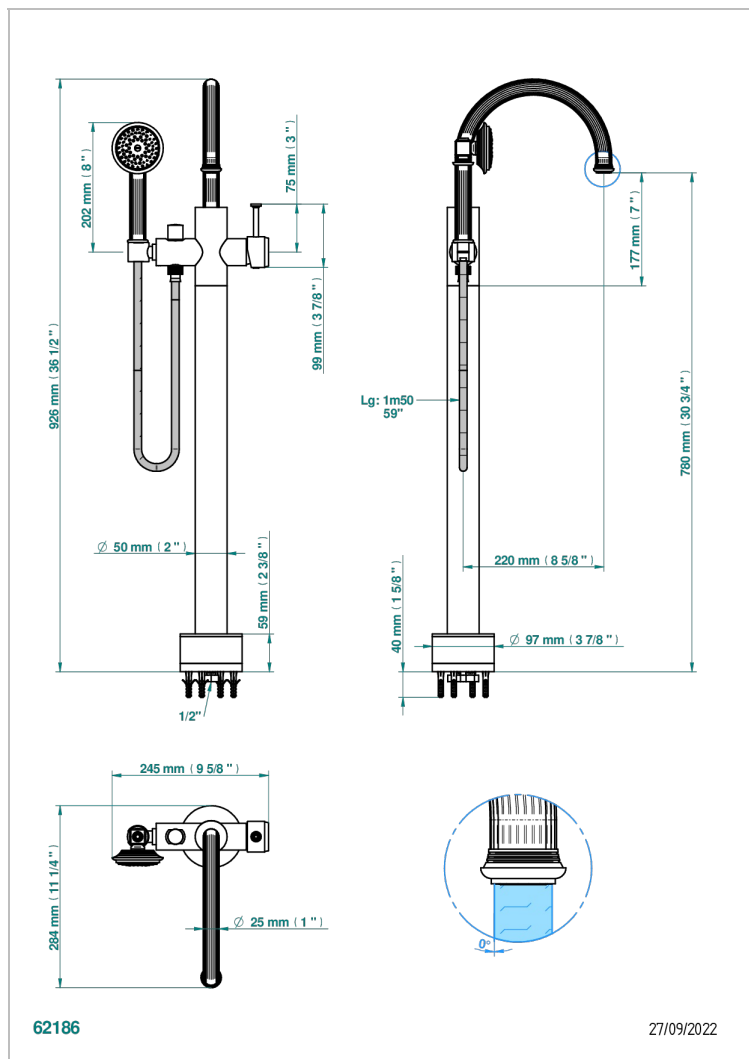

# GRAND CENTRAL BLACK ONYX WITH LEVER

U9N-6508S

Free-standing bath mixer with handshower with Easyclean system

## CHARACTERISTIC

- Grand central Black Onyx with lever
- Free-standing bath mixer with handshower with Easyclean system

## TECHNICAL SPECS

- Recommandé : 3 bars (max. 5 bars) - Advised : 43,5 psi (max. 72 psi)
- Bec : 22 l/min à 3 bars - Douchette : 9,5 l/min à 3 bars
- Spout : 5.82 gpm at 43.5 psi - Handshower : 2.5 gpm at 43.5 psi