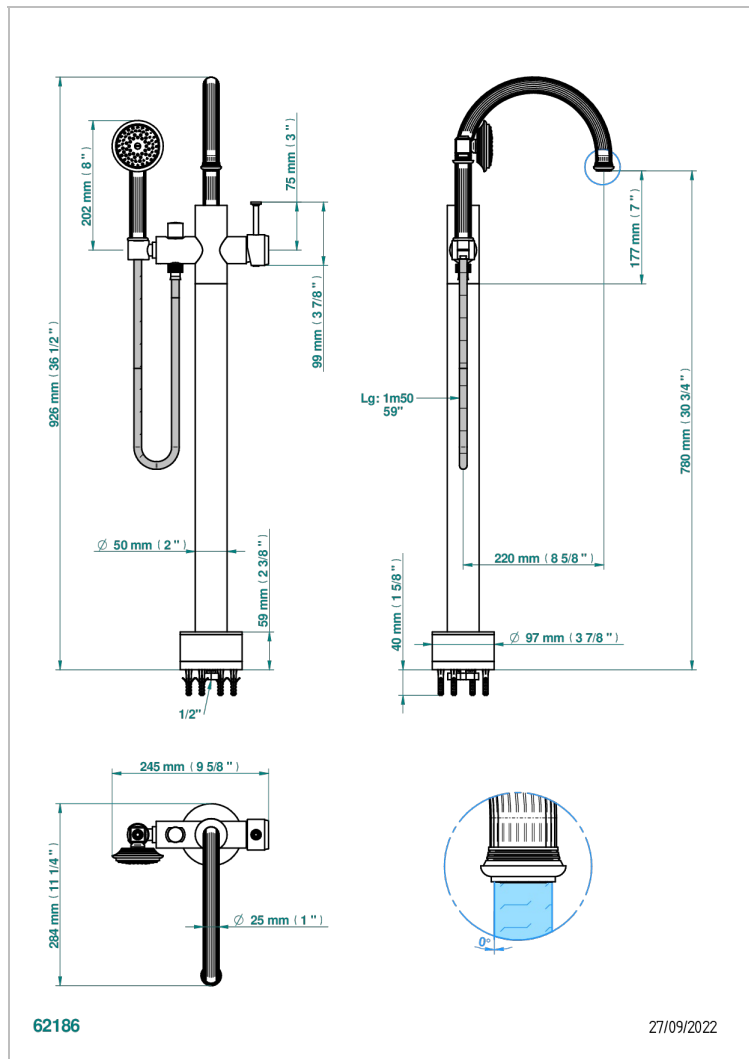

GRAND CENTRAL BLACK ONYX WITH LEVER

U9N-6508S

Free-standing bath mixer with handshower with Easyclean system

CHARACTERISTIC

- Grand central Black Onyx with lever
- Free-standing bath mixer with handshower with Easyclean system

TECHNICAL SPECS

- Recommandé : 3 bars (max. 5 bars) - Advised : 43,5 psi (max. 72 psi)
- Bec : 22 l/min à 3 bars - Douchette : 9,5 l/min à 3 bars
- Spout : 5.82 gpm at 43.5 psi - Handshower : 2.5 gpm at 43.5 psi