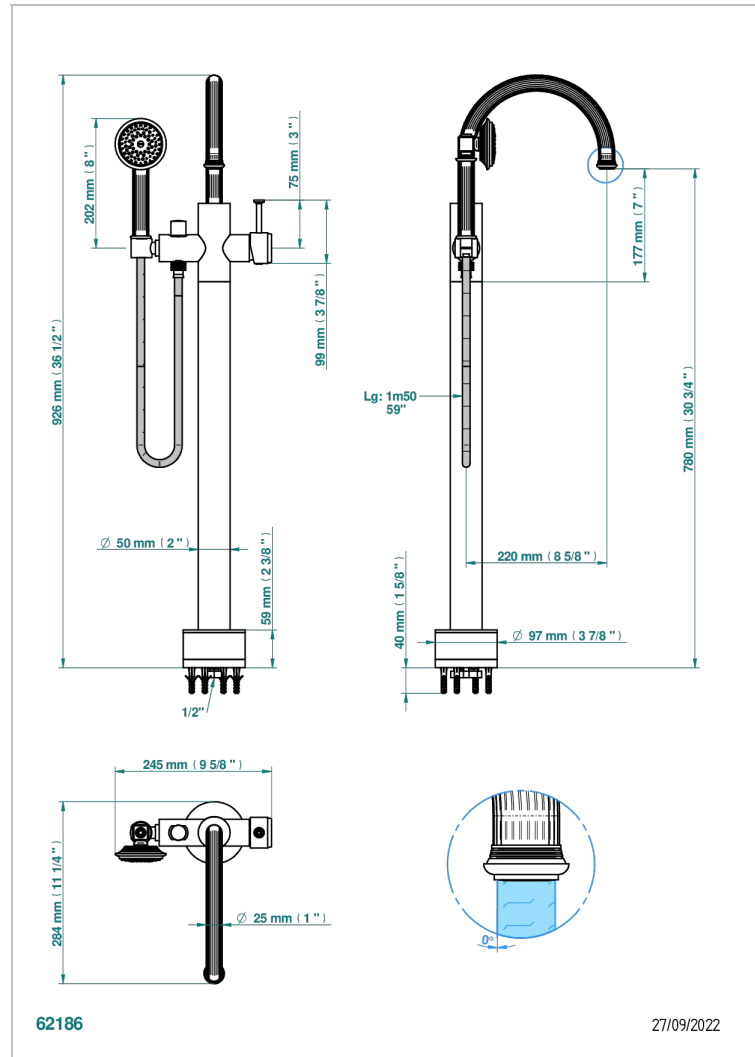

# GRAND CENTRAL BLACK ONYX

U9M-6508S

THG<sup>®</sup>  
PARIS

Free-standing single lever bath mixer with handshower with Easyclean system

## CHARACTERISTIC

- Grand central Black Onyx
- Free-standing single lever bath mixer with handshower with Easyclean system

## TECHNICAL SPECS

- Recommandé : 3 bars (max. 5 bars) - Advised : 43,5 psi (max. 72 psi)
- Bec : 22 l/min à 3 bars - Douchette : 9,5 l/min à 3 bars
- Spout : 5.82 gpm at 43.5 psi - Handshower : 2.5 gpm at 43.5 psi