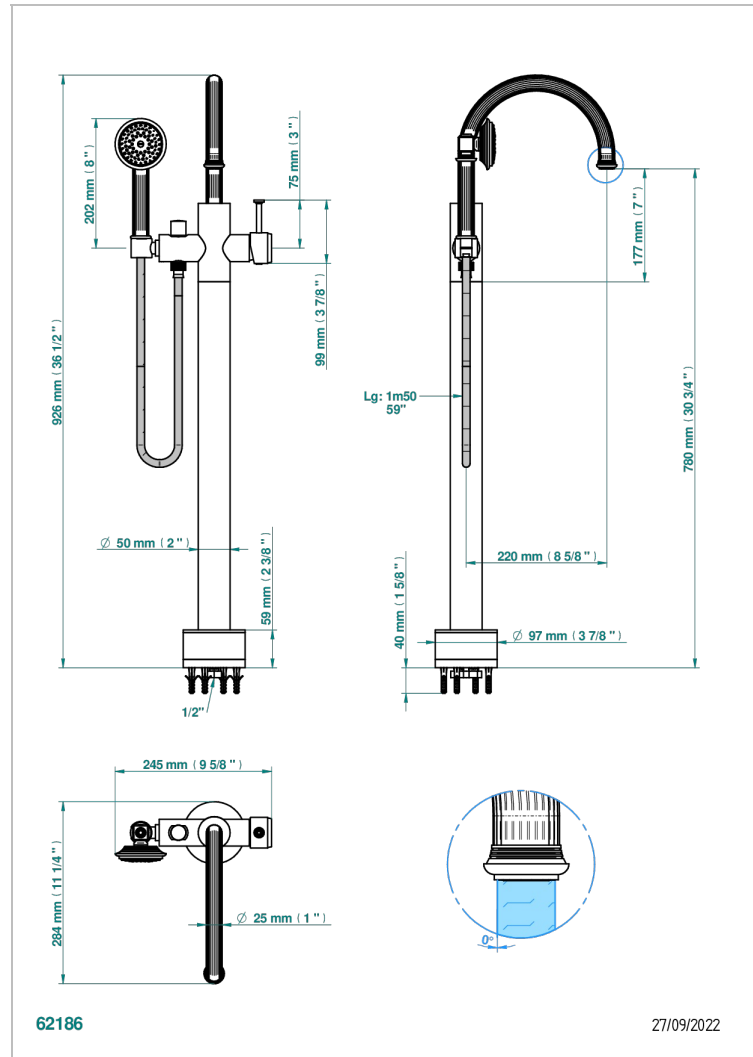

# GRAND CENTRAL BLACK ONYX

U9M-6508S

Free-standing bath mixer with handshower with Easyclean system

THG<sup>®</sup>  
PARIS

## CHARACTERISTIC

- Grand central Black Onyx
- Free-standing bath mixer with handshower with Easyclean system

## TECHNICAL SPECS

- Recommandé : 3 bars (max. 5 bars) - Advised : 43,5 psi (max. 72 psi)
- Bec : 22 l/min à 3 bars - Douchette : 9,5 l/min à 3 bars
- Spout : 5.82 gpm at 43.5 psi - Handshower : 2.5 gpm at 43.5 psi