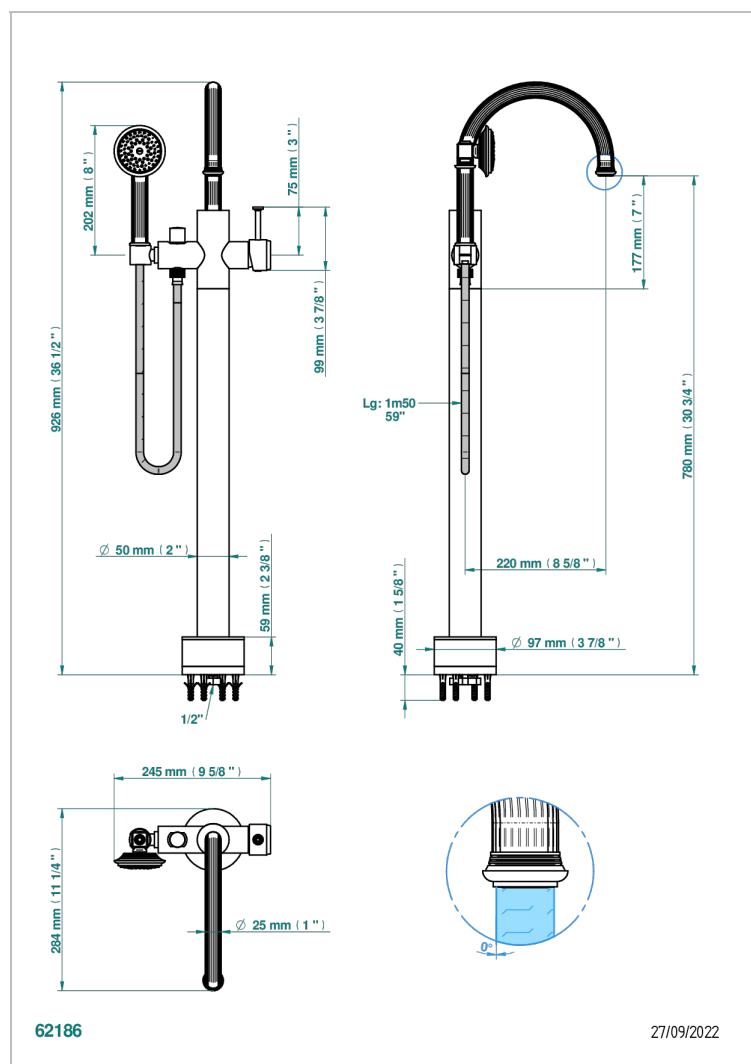

# GRAND CENTRAL METAL WITH LEVER HANDLES

U9L-6508S

Free-standing single lever bath mixer with handshower with Easyclean system

## CHARACTERISTIC

- Grand central Metal with lever handles
- Free-standing single lever bath mixer with handshower with Easyclean system

## TECHNICAL SPECS

- Recommandé : 3 bars (max. 5 bars) - Advised : 43,5 psi (max. 72 psi)
- Bec : 22 l/min à 3 bars - Douchette : 9,5 l/min à 3 bars
- Spout : 5.82 gpm at 43.5 psi - Handshower : 2.5 gpm at 43.5 psi