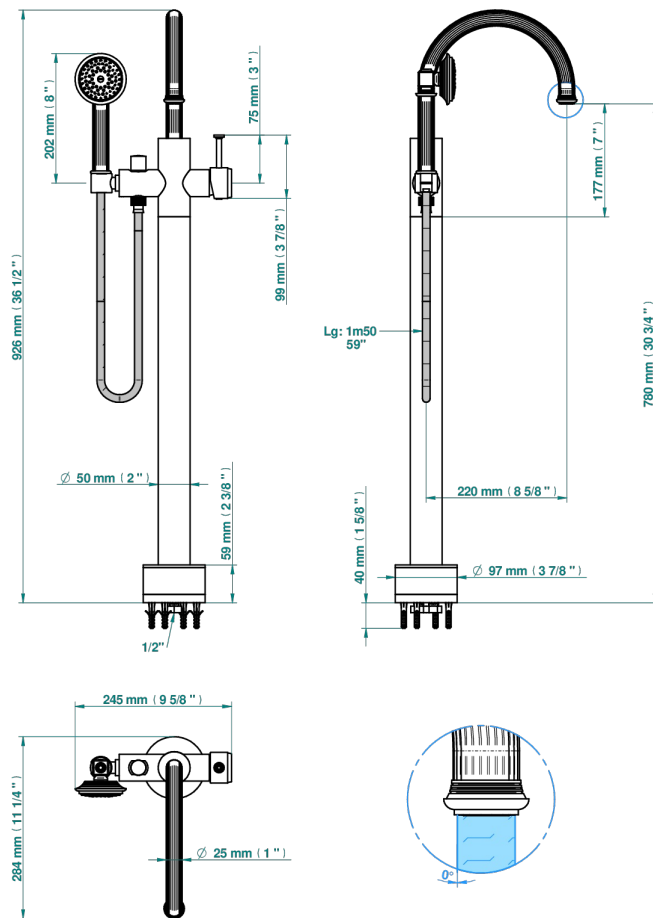

GRAND CENTRAL METAL WITH LEVER

U9L-6508S

Free-standing bath mixer with handshower with Easyclean system

THG[®]
PARIS

62186

27/09/2022

CHARACTERISTIC

- Grand central Metal with lever
- Free-standing bath mixer with handshower with Easyclean system

TECHNICAL SPECS

- Recommandé : 3 bars (max. 5 bars) - Advised : 43,5 psi (max. 72 psi)
- Bec : 22 l/min à 3 bars - Douchette : 9,5 l/min à 3 bars
- Spout : 5.82 gpm at 43.5 psi - Handshower : 2.5 gpm at 43.5 psi