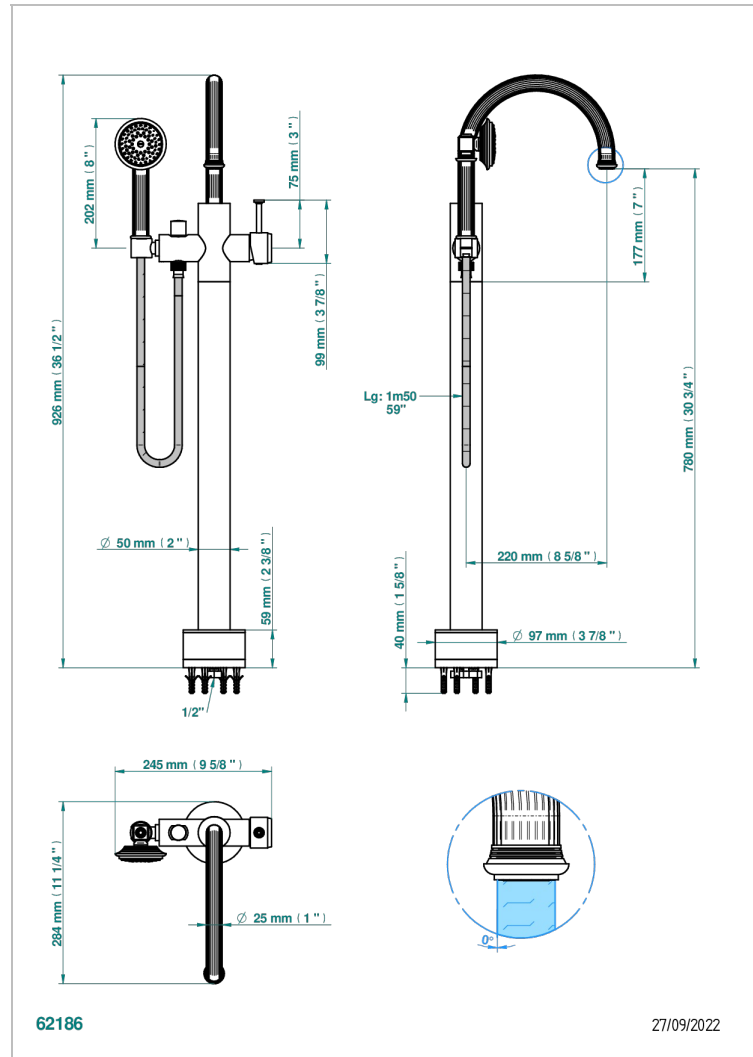

GRAND CENTRAL METAL

U9K-6508S

Free-standing single lever bath mixer with handshower with Easyclean system

THG[®]
PARIS

CHARACTERISTIC

- Grand central Metal
- Free-standing single lever bath mixer with handshower with Easyclean system

TECHNICAL SPECS

- Recommandé : 3 bars (max. 5 bars) - Advised : 43,5 psi (max. 72 psi)
- Bec : 22 l/min à 3 bars - Douchette : 9,5 l/min à 3 bars
- Spout : 5.82 gpm at 43.5 psi - Handshower : 2.5 gpm at 43.5 psi