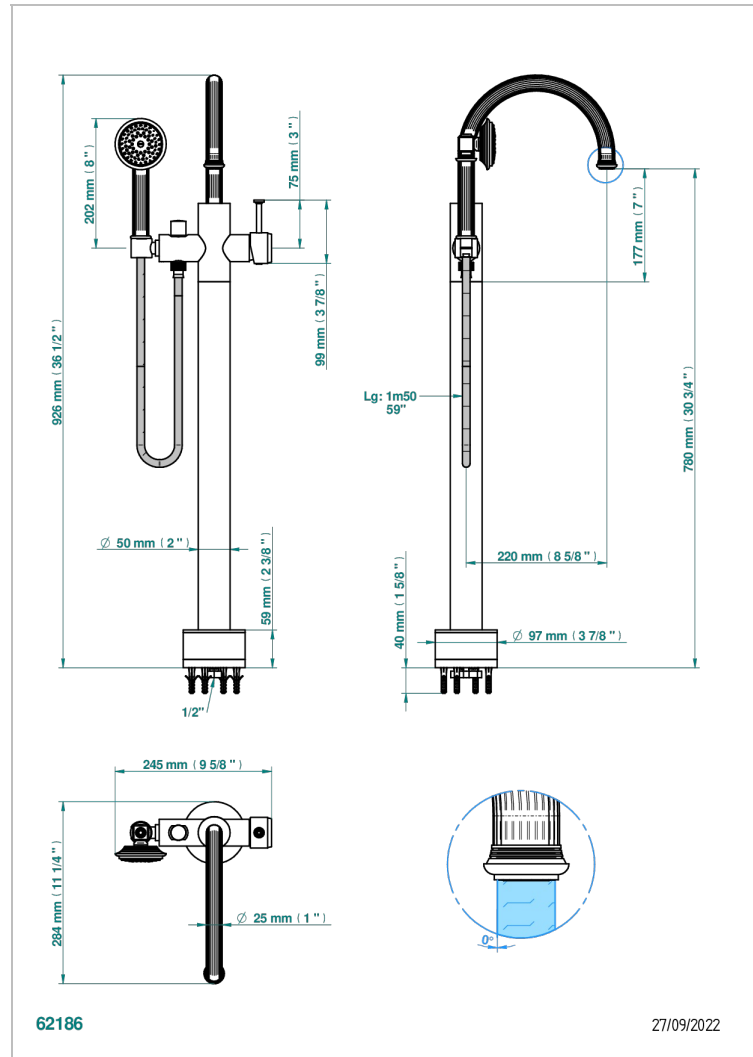

GRAND CENTRAL METAL

U9K-6508S

Free-standing bath mixer with handshower with Easyclean system

THG[®]
PARIS

CHARACTERISTIC

- Grand central Metal
- Free-standing bath mixer with handshower with Easyclean system

TECHNICAL SPECS

- Recommandé : 3 bars (max. 5 bars) - Advised : 43,5 psi (max. 72 psi)
- Bec : 22 l/min à 3 bars - Douchette : 9,5 l/min à 3 bars
- Spout : 5.82 gpm at 43.5 psi - Handshower : 2.5 gpm at 43.5 psi