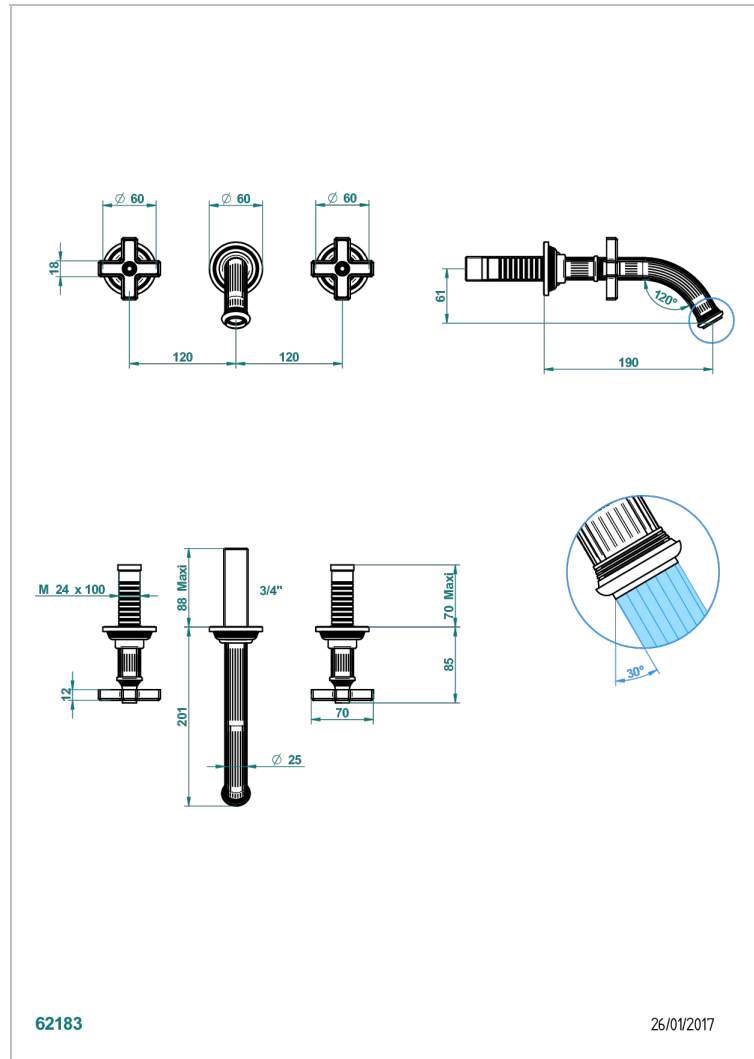

GRAND CENTRAL WHITE ONYX

U9R-40GB

Trim only for wall mounted 3-hole basin mixer

THG[®]
PARIS

CHARACTERISTIC

- Grand central White Onyx
- Trim only for wall mounted 3-hole basin mixer

RELATED SKU'S

- Ref. G00-40AC Rough parts for wall mounted 3 hole mixer, cross handle version
- Ref. G00-40AM Rough parts for wall mounted 3 hole mixer, lever handle version

AVAILABLE FINITIONS

Antique nickel - H28
Black ceram - D30
Blush PVD - H62
Brass color PVD - H49
Brown bronze color PVD - F33
Gold color PVD - H52

Graphite PVD - H64
Lacquered light bronze - D01
Matt Umber PVD - H67
Matt blush PVD - H60
Matt brass color PVD - H50
Matt brown bronze color PVD - F34