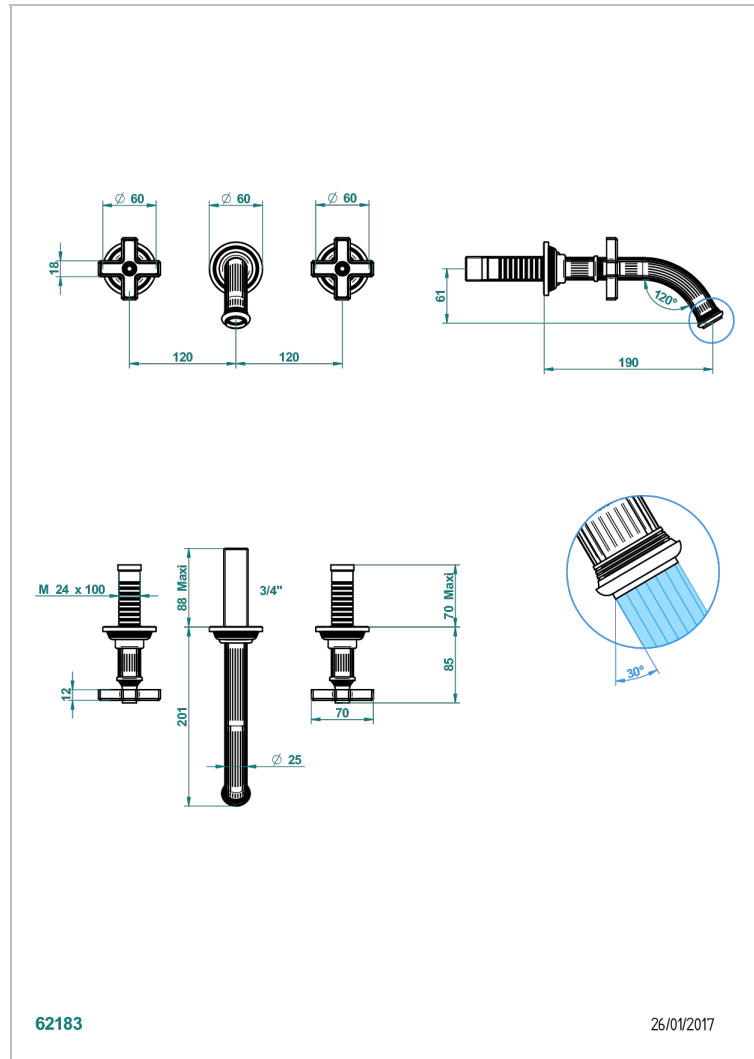

GRAND CENTRAL WHITE ONYX

U9R-40GB

Trim only for wall mounted 3-hole basin mixer

THG[®]
PARIS

62183

26/01/2017

CHARACTERISTIC

- Grand central White Onyx
- Trim only for wall mounted 3-hole basin mixer

RELATED SKU'S

- Ref. G00-40AC Rough parts for wall mounted 3 hole mixer, cross handle version
- Ref. G00-40AM Rough parts for wall mounted 3 hole mixer, lever handle version

AVAILABLE FINITIONS

Antique nickel - H28
Black ceram - D30
Blush PVD - H62
Brass color PVD - H49
Brown bronze color PVD - F33
Gold color PVD - H52