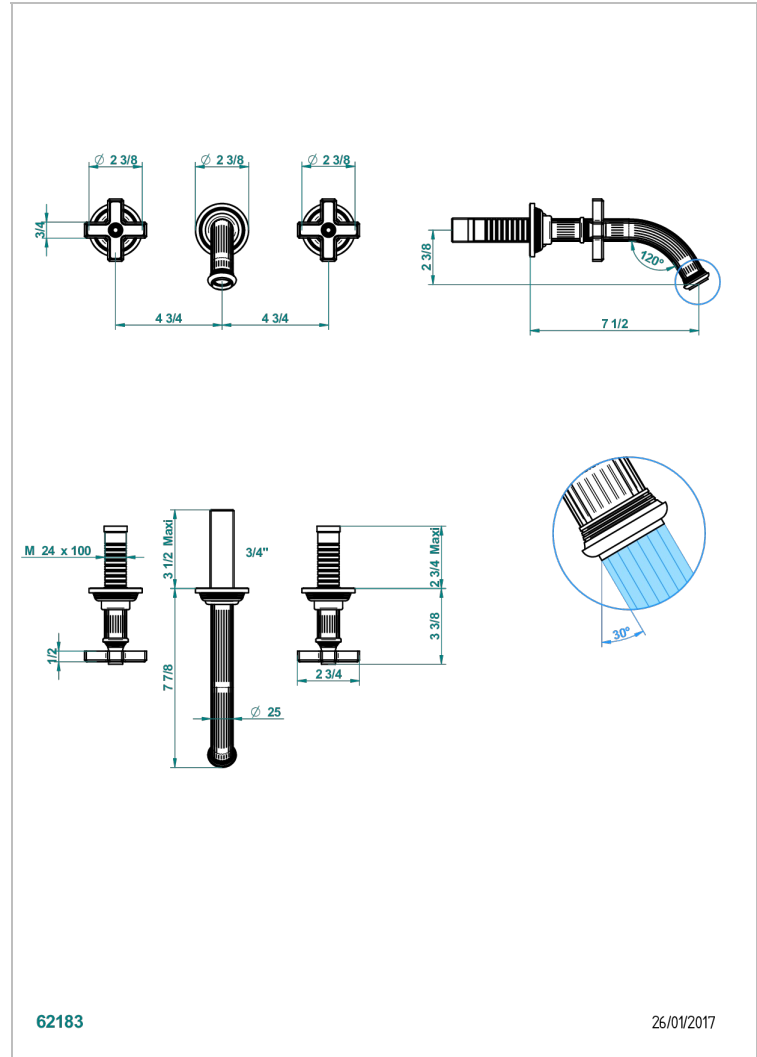

GRAND CENTRAL WHITE ONYX

U9R-40GB

Trim only for wall mounted 3-hole basin mixer

THG[®]
PARIS

CHARACTERISTIC

- Grand central White Onyx
- Trim only for wall mounted 3-hole basin mixer

RELATED SKU'S

- Ref. G00-40AC Rough parts for wall mounted 3 hole mixer, cross handle version
- Ref. G00-40AM Rough parts for wall mounted 3 hole mixer, lever handle version

AVAILABLE FINITIONS

Antique nickel - H28
Black ceram - D30
Blush PVD - H62
Brass color PVD - H49
Brown bronze color PVD - F33
Gold color PVD - H52

Graphite PVD - H64
Lacquered light bronze - D01
Matt Umber PVD - H67
Matt blush PVD - H60
Matt brass color PVD - H50
Matt brown bronze color PVD - F34