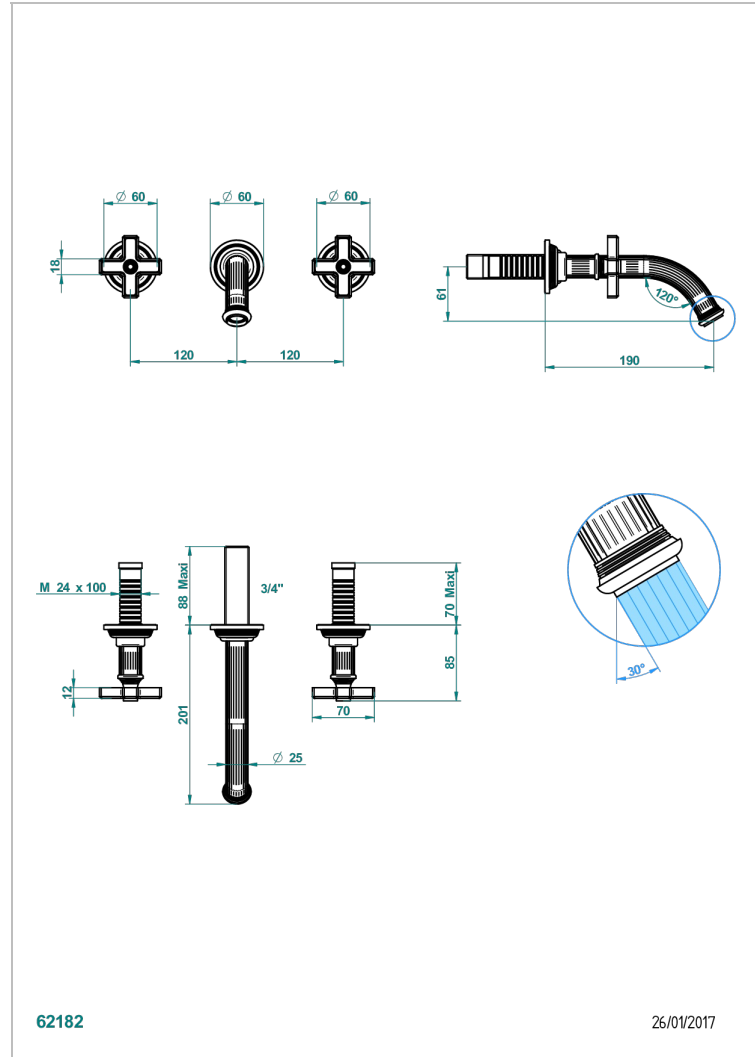

# GRAND CENTRAL BLACK ONYX

U9M-40GBUS

Trim for wall mounted 3-hole lavatory set only

62182

26/01/2017

## CHARACTERISTIC

- Grand central Black Onyx
- Trim for wall mounted 3-hole lavatory set only

## RELATED SKU'S

- Ref. G00-40AM/US Rough parts for wall set (one counter clockwise and one clockwise cartridges)