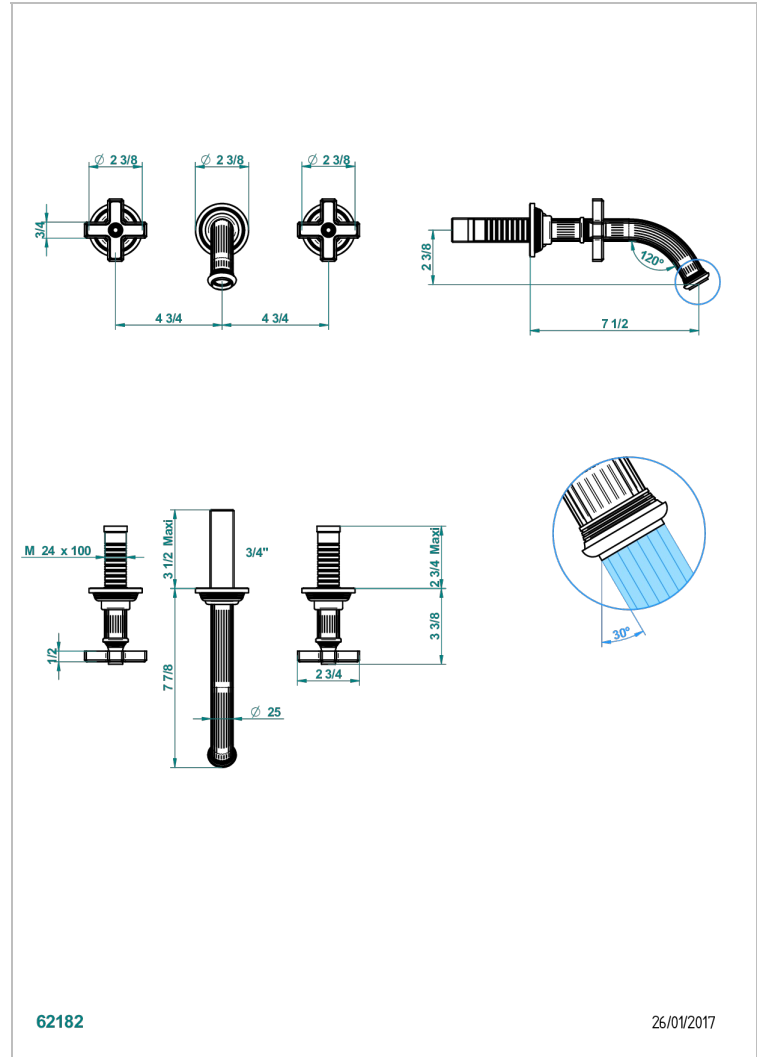

# GRAND CENTRAL BLACK ONYX

U9M-40GBUS

Trim for wall mounted 3-hole lavatory set only

62182

26/01/2017

## CHARACTERISTIC

- Grand central Black Onyx
- Trim for wall mounted 3-hole lavatory set only

## RELATED SKU'S

- Ref. G00-40AM/US Rough parts for wall set (one counter clockwise and one clockwise cartridges)