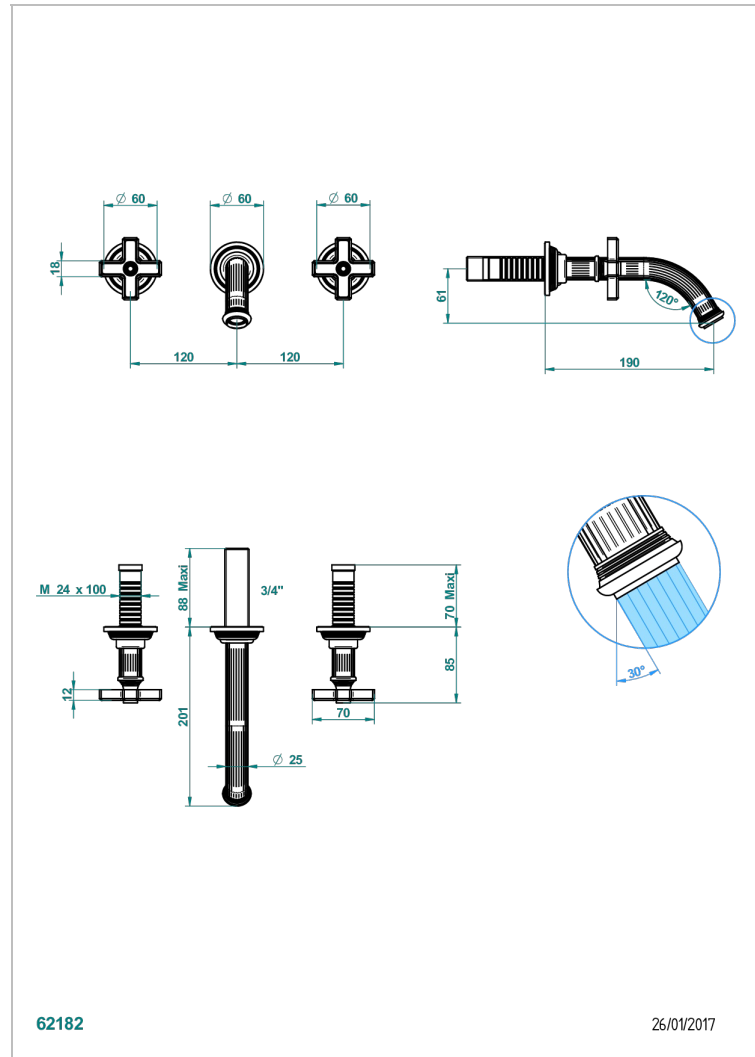

GRAND CENTRAL BLACK ONYX

U9M-40GB

Trim only for wall mounted 3-hole basin mixer

THG[®]
PARIS

CHARACTERISTIC

- Grand central Black Onyx
- Trim only for wall mounted 3-hole basin mixer

RELATED SKU'S

- Ref. G00-40AC Rough parts for wall mounted 3 hole mixer, cross handle version
- Ref. G00-40AM Rough parts for wall mounted 3 hole mixer, lever handle version

AVAILABLE FINITIONS

Antique nickel - H28
Black ceram - D30
Blush PVD - H62
Brass color PVD - H49
Brown bronze color PVD - F33
Gold color PVD - H52

Graphite PVD - H64
Lacquered light bronze - D01
Matt Umber PVD - H67
Matt blush PVD - H60
Matt brass color PVD - H50
Matt brown bronze color PVD - F34