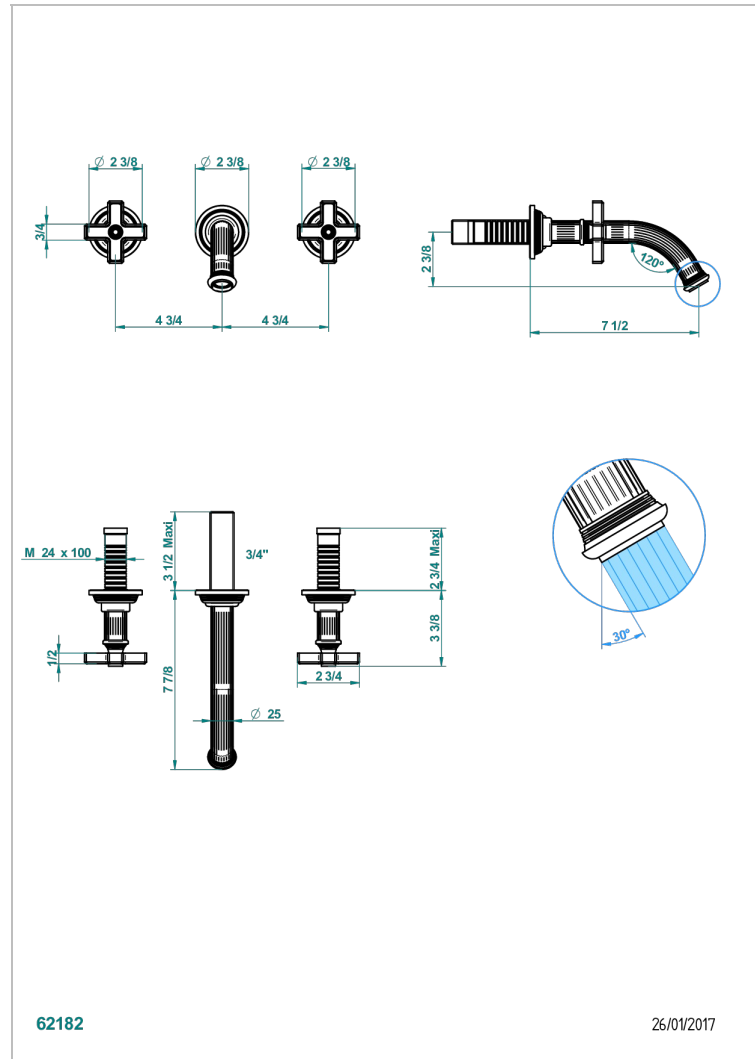

GRAND CENTRAL BLACK ONYX

U9M-40GB

Trim only for wall mounted 3-hole basin mixer

62182

26/01/2017

CHARACTERISTIC

- Grand central Black Onyx
- Trim only for wall mounted 3-hole basin mixer

RELATED SKU'S

- Ref. G00-40AC Rough parts for wall mounted 3 hole mixer, cross handle version
- Ref. G00-40AM Rough parts for wall mounted 3 hole mixer, lever handle version

AVAILABLE FINITIONS

Antique nickel - H28
Black ceram - D30
Blush PVD - H62
Brass color PVD - H49
Brown bronze color PVD - F33
Gold color PVD - H52