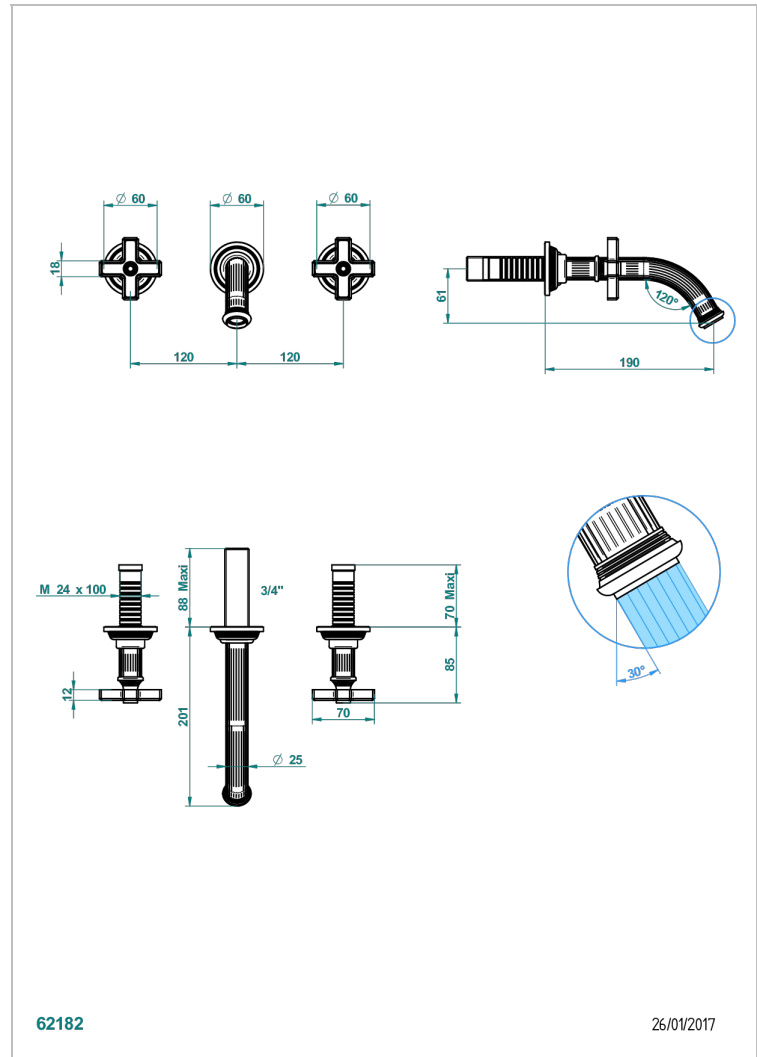

GRAND CENTRAL BLACK ONYX

U9M-40GB

Trim only for wall mounted 3-hole basin mixer

THG[®]
PARIS

CHARACTERISTIC

- Grand central Black Onyx
- Trim only for wall mounted 3-hole basin mixer

RELATED SKU'S

- Ref. G00-40AC Rough parts for wall mounted 3 hole mixer, cross handle version
- Ref. G00-40AM Rough parts for wall mounted 3 hole mixer, lever handle version

AVAILABLE FINITIONS

Antique nickel - H28
Black ceram - D30
Blush PVD - H62
Brass color PVD - H49
Brown bronze color PVD - F33
Gold color PVD - H52

Graphite PVD - H64
Lacquered light bronze - D01
Matt Umber PVD - H67
Matt blush PVD - H60
Matt brass color PVD - H50
Matt brown bronze color PVD - F34