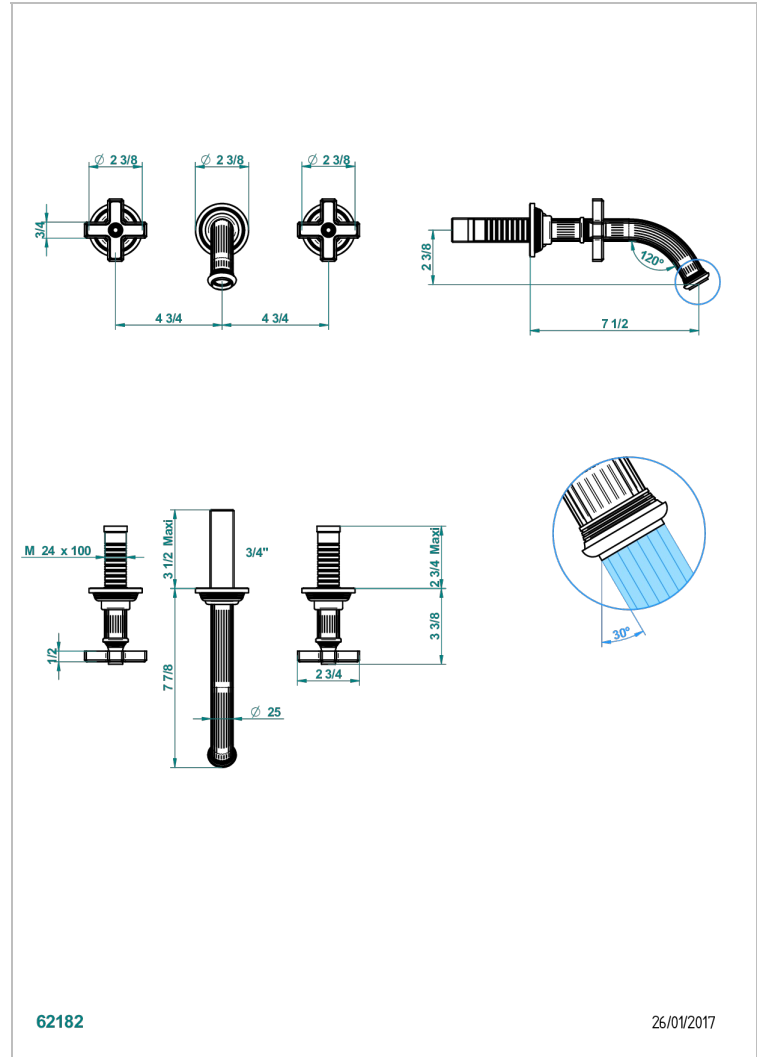

# GRAND CENTRAL BLACK ONYX

U9M-40GB

Trim only for wall mounted 3-hole basin mixer

THG<sup>®</sup>  
PARIS

## CHARACTERISTIC

- Grand central Black Onyx
- Trim only for wall mounted 3-hole basin mixer

## RELATED SKU'S

- Ref. G00-40AC Rough parts for wall mounted 3 hole mixer, cross handle version
- Ref. G00-40AM Rough parts for wall mounted 3 hole mixer, lever handle version