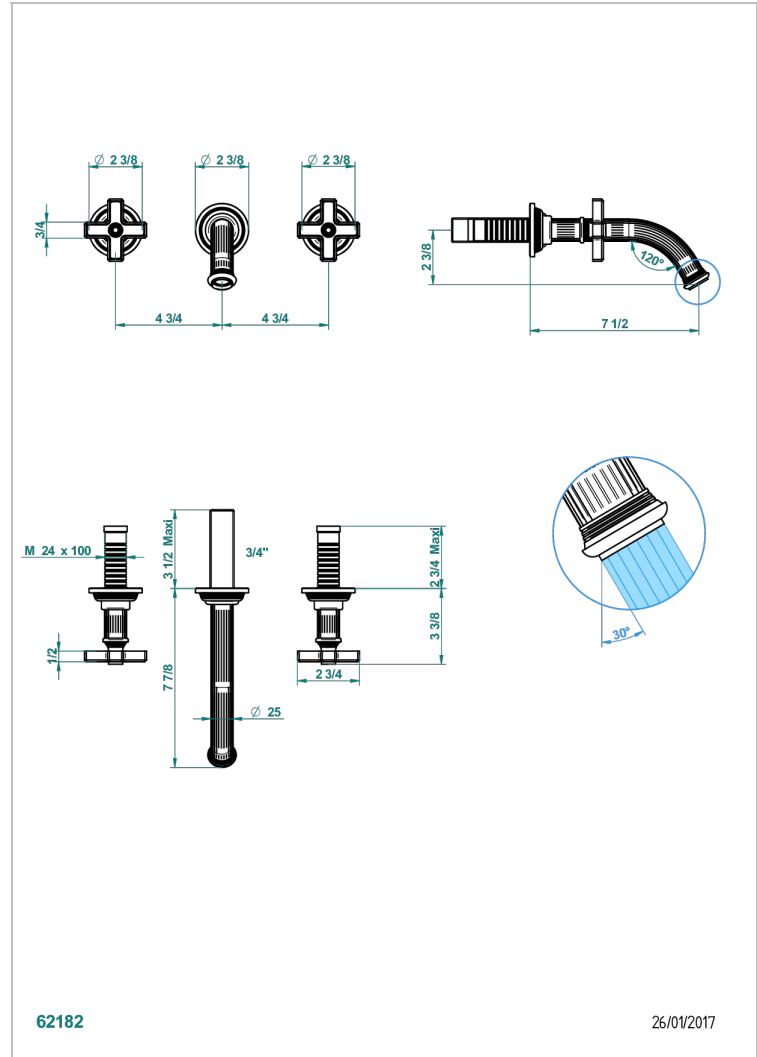

GRAND CENTRAL BLACK ONYX

U9M-40GB

Trim only for wall mounted 3-hole basin mixer

THG[®]
PARIS

CHARACTERISTIC

- Grand central Black Onyx
- Trim only for wall mounted 3-hole basin mixer

RELATED SKU'S

- Ref. G00-40AC Rough parts for wall mounted 3 hole mixer, cross handle version
- Ref. G00-40AM Rough parts for wall mounted 3 hole mixer, lever handle version

AVAILABLE FINITIONS

Antique nickel - H28
Black ceram - D30
Blush PVD - H62
Brass color PVD - H49
Brown bronze color PVD - F33
Gold color PVD - H52

Graphite PVD - H64
Lacquered light bronze - D01
Matt Umber PVD - H67
Matt blush PVD - H60
Matt brass color PVD - H50
Matt brown bronze color PVD - F34