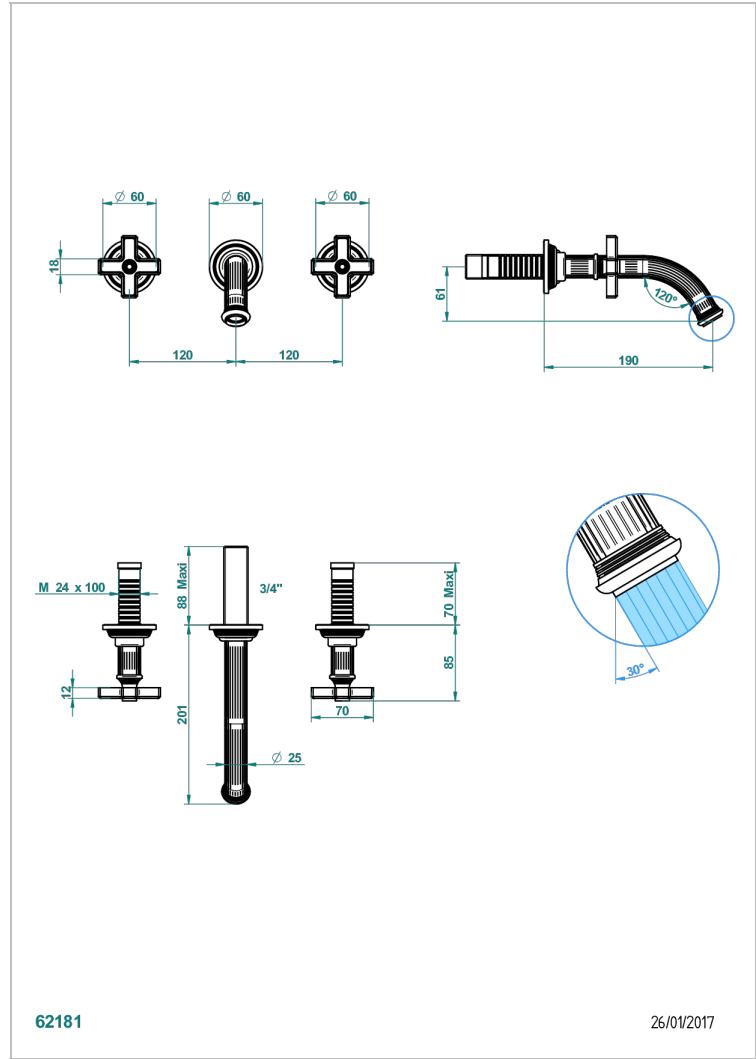

GRAND CENTRAL METAL

U9K-40GBUS

Trim for wall mounted 3-hole lavatory set only

62181

26/01/2017

CHARACTERISTIC

- Grand central Metal
- Trim for wall mounted 3-hole lavatory set only

RELATED SKU'S

- Ref. G00-40AM/US Rough parts for wall set (one counter clockwise and one clockwise cartridges)

AVAILABLE FINITIONS

Black ceram - D30
Blush PVD - H62
Brass color PVD - H49
Brown bronze color PVD - F33
Chrome polished - A02
Copper antique matt, coated - H07

Matt nickel (American satin) - C01
Matt nickel color PVD - H56
Natural smoked Brass - A13
Nickel antique / Sovereign - H28
Nickel color PVD - H55
Nickel polished - B01

Polished chrome with gold inlay - GA1
Soft gold - F30
Soft matt gold - F31
Umber PVD - H66