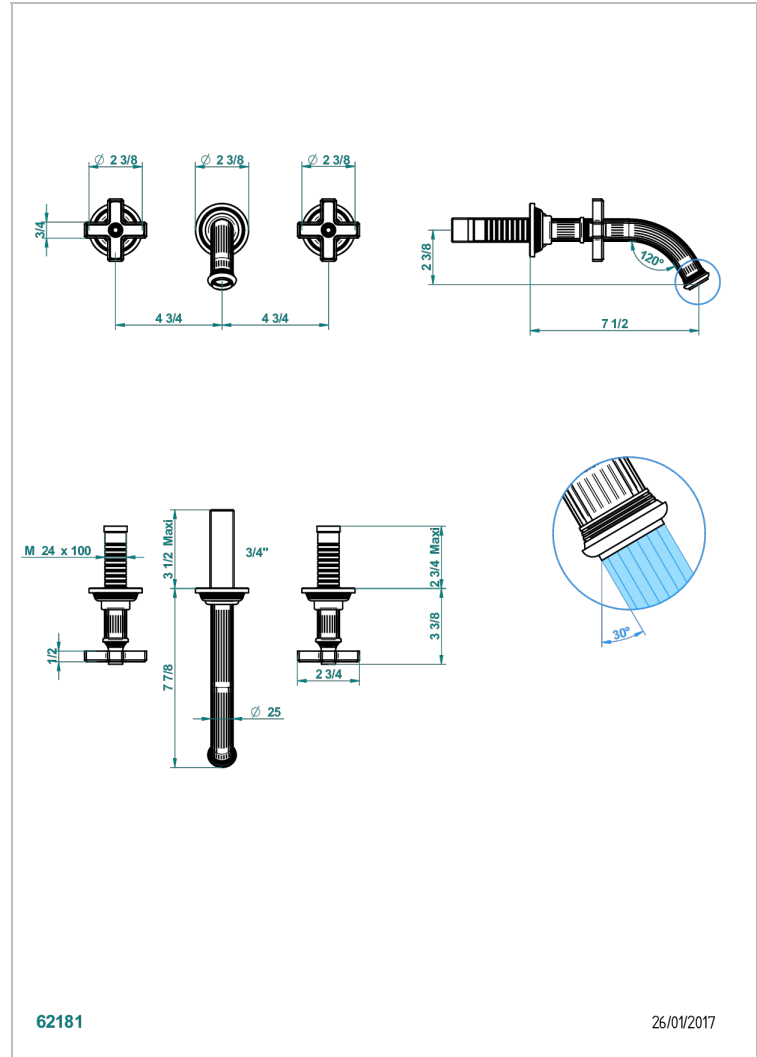

GRAND CENTRAL METAL

U9K-40GBUS

Trim for wall mounted 3-hole lavatory set only

62181

26/01/2017

CHARACTERISTIC

- Grand central Metal
- Trim for wall mounted 3-hole lavatory set only

RELATED SKU'S

- Ref. G00-40AM/US Rough parts for wall set (one counter clockwise and one clockwise cartridges)

AVAILABLE FINITIONS

Black ceram - D30
Blush PVD - H62
Brass color PVD - H49
Brown bronze color PVD - F33
Chrome polished - A02
Copper antique matt, coated - H07