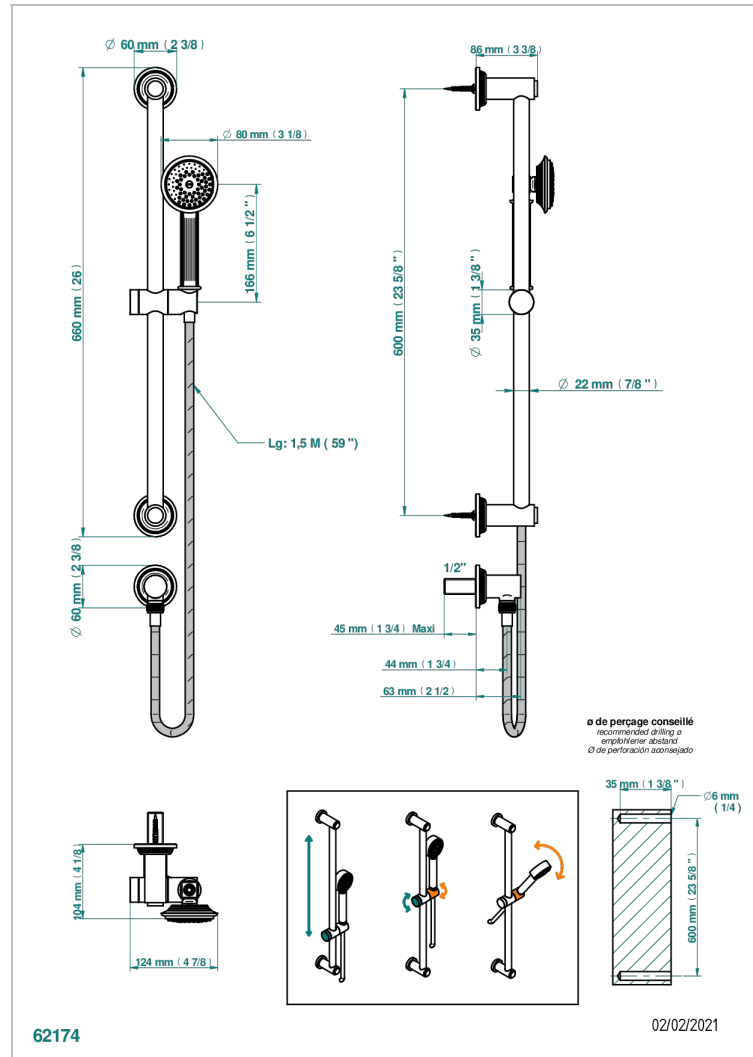

GRAND CENTRAL WHITE ONYX WITH LEVER HANDLES

U9S-58

Wall mounted stylised handshower, slidebar, hose, hook and elbow

CHARACTERISTIC

- Grand central White Onyx with lever handles
- Wall mounted stylised handshower, slidebar, hose, hook and elbow

TECHNICAL SPECS

- Recommandé : 3 bars (max. 5 bars) - Advised : 43,5 psi (max. 72 psi)
- 9,5 l/min à 3 bars (2.5 gpm at 43.5 psi)

AVAILABLE FINITIONS

Antique nickel - H28
Black ceram - D30
Blush PVD - H62
Brass color PVD - H49
Brown bronze color PVD - F33
Gold color PVD - H52