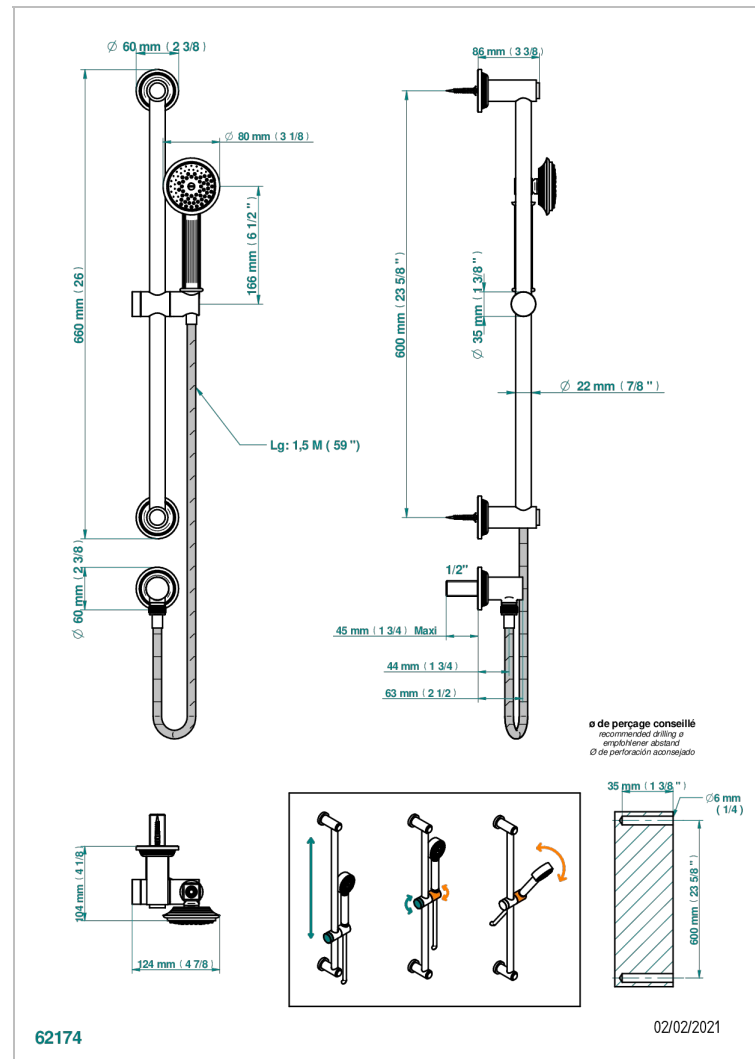

GRAND CENTRAL WHITE ONYX

U9R-58

Wall mounted stylised handshower, sidebar, hose, hook and elbow

CHARACTERISTIC

- Grand central White Onyx
- Wall mounted stylised handshower, sidebar, hose, hook and elbow

TECHNICAL SPECS

- Recommandé : 3 bars (max. 5 bars) - Advised : 43,5 psi (max. 72 psi)
- 9,5 l/min à 3 bars (2.5 gpm at 43.5 psi)

AVAILABLE FINITIONS

Antique nickel - H28
Black ceram - D30
Blush PVD - H62
Brass color PVD - H49
Brown bronze color PVD - F33
Gold color PVD - H52