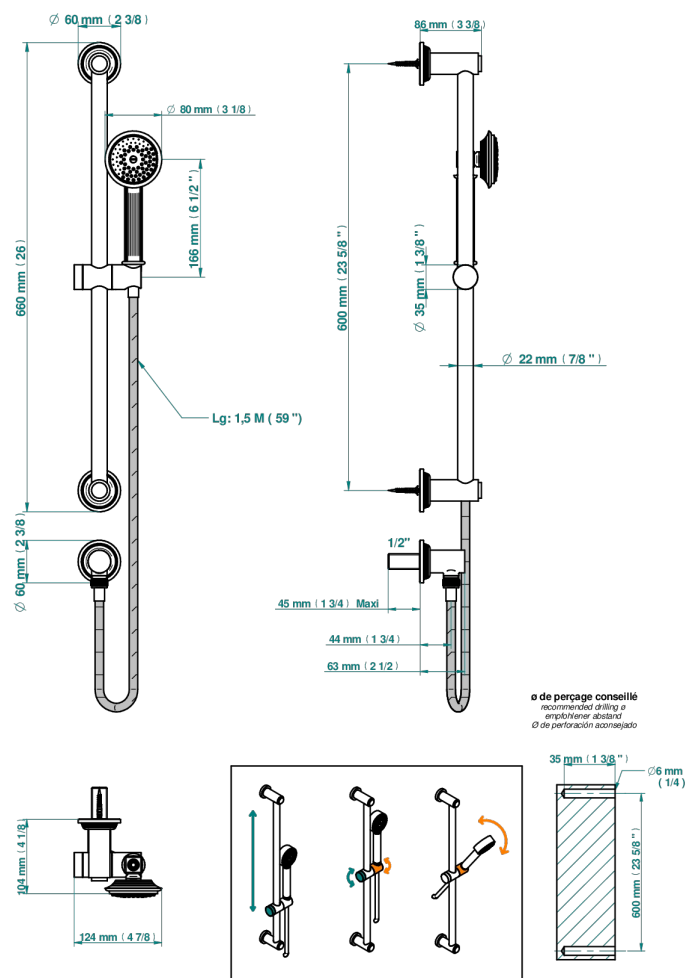

# GRAND CENTRAL BLACK ONYX WITH LEVER

U9N-58

Wall mounted stylised handshower, slidebar, hose, hook and elbow

## CHARACTERISTIC

- Grand central Black Onyx with lever
- Wall mounted stylised handshower, slidebar, hose, hook and elbow

## TECHNICAL SPECS

- Recommandé : 3 bars (max. 5 bars) - Advised : 43,5 psi (max. 72 psi)
- 9,5 l/min à 3 bars (2.5 gpm at 43.5 psi)

## AVAILABLE FINITIONS

Antique nickel - H28  
Black ceram - D30  
Blush PVD - H62  
Brass color PVD - H49  
Brown bronze color PVD - F33  
Gold color PVD - H52

Graphite PVD - H64  
Lacquered light bronze - D01  
Matt Umber PVD - H67  
Matt blush PVD - H60  
Matt brass color PVD - H50  
Matt brown bronze color PVD - F34