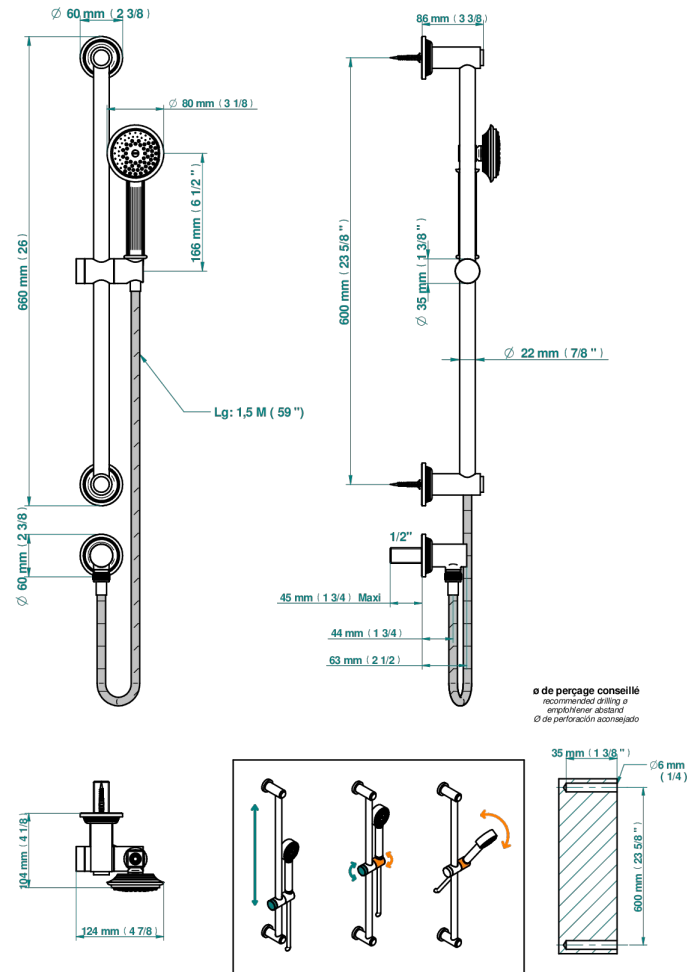

GRAND CENTRAL BLACK ONYX

U9M-58

Wall mounted stylised handshower, sidebar, hose, hook and elbow

THG[®]
PARIS

CHARACTERISTIC

- Grand central Black Onyx
- Wall mounted stylised handshower, sidebar, hose, hook and elbow

TECHNICAL SPECS

- Recommandé : 3 bars (max. 5 bars) - Advised : 43,5 psi (max. 72 psi)
- 9,5 l/min à 3 bars (2.5 gpm at 43.5 psi)

AVAILABLE FINITIONS

Antique nickel - H28
Black ceram - D30
Blush PVD - H62
Brass color PVD - H49
Brown bronze color PVD - F33
Gold color PVD - H52

Graphite PVD - H64
Lacquered light bronze - D01
Matt Umber PVD - H67
Matt blush PVD - H60
Matt brass color PVD - H50
Matt brown bronze color PVD - F34

Matt chrome - C02
Matt gold - F07
Matt gold color PVD - H53
Matt graphite PVD - H65
Matt nickel (color finish) - C01
Matt nickel color PVD - H56