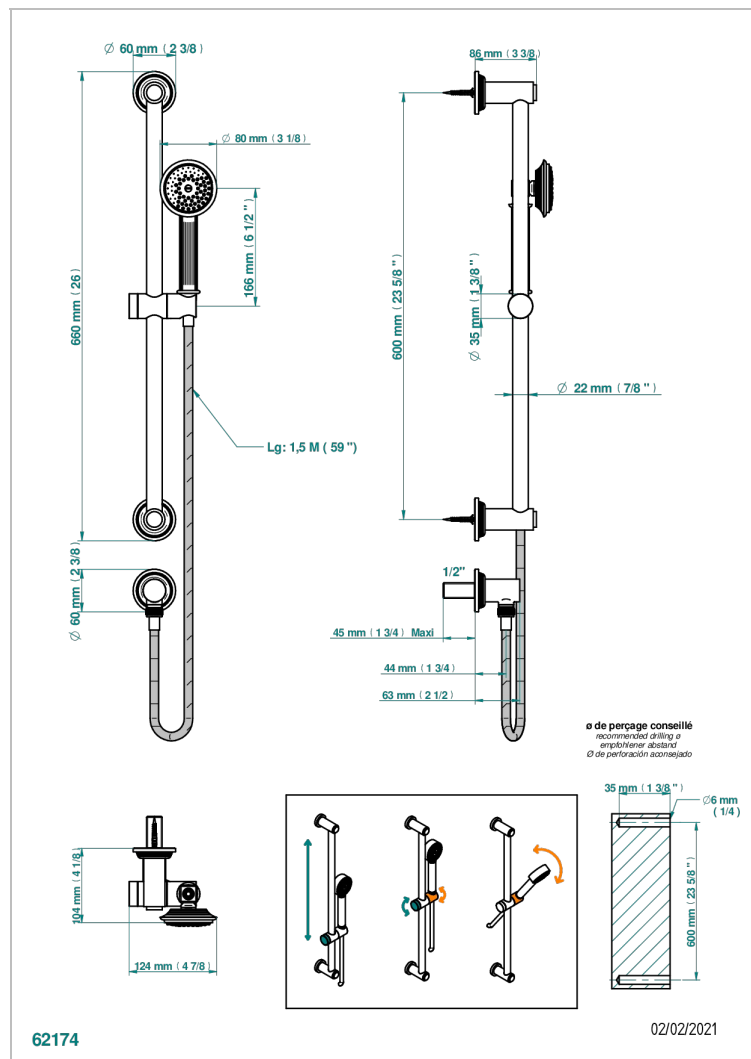

GRAND CENTRAL METAL WITH LEVER

U9L-58

Wall mounted stylised handshower, slidebar, hose, hook and elbow

CHARACTERISTIC

- Grand central Metal with lever
- Wall mounted stylised handshower, slidebar, hose, hook and elbow

TECHNICAL SPECS

- Recommandé : 3 bars (max. 5 bars) - Advised : 43,5 psi (max. 72 psi)
- 9,5 l/min à 3 bars (2.5 gpm at 43.5 psi)

AVAILABLE FINITIONS

Antique nickel - H28
Black ceram - D30
Blush PVD - H62
Brass color PVD - H49
Brown bronze color PVD - F33
Gold color PVD - H52