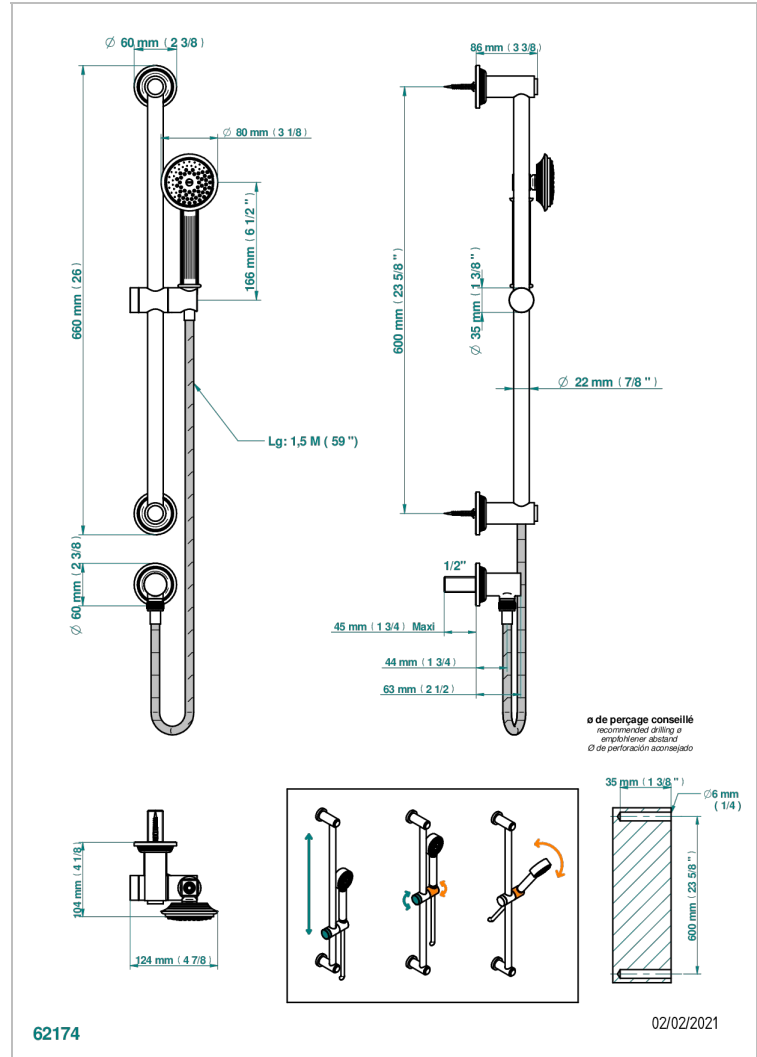

GRAND CENTRAL METAL

U9K-58

Wall mounted stylised handshower, slidebar, hose, hook and elbow

CHARACTERISTIC

- Grand central Metal
- Wall mounted stylised handshower, slidebar, hose, hook and elbow

TECHNICAL SPECS

- Recommandé : 3 bars (max. 5 bars) - Advised : 43,5 psi (max. 72 psi)
- 9,5 l/min à 3 bars (2.5 gpm at 43.5 psi)

AVAILABLE FINITIONS

Antique nickel - H28
Black ceram - D30
Blush PVD - H62
Brass color PVD - H49
Brown bronze color PVD - F33
Gold color PVD - H52