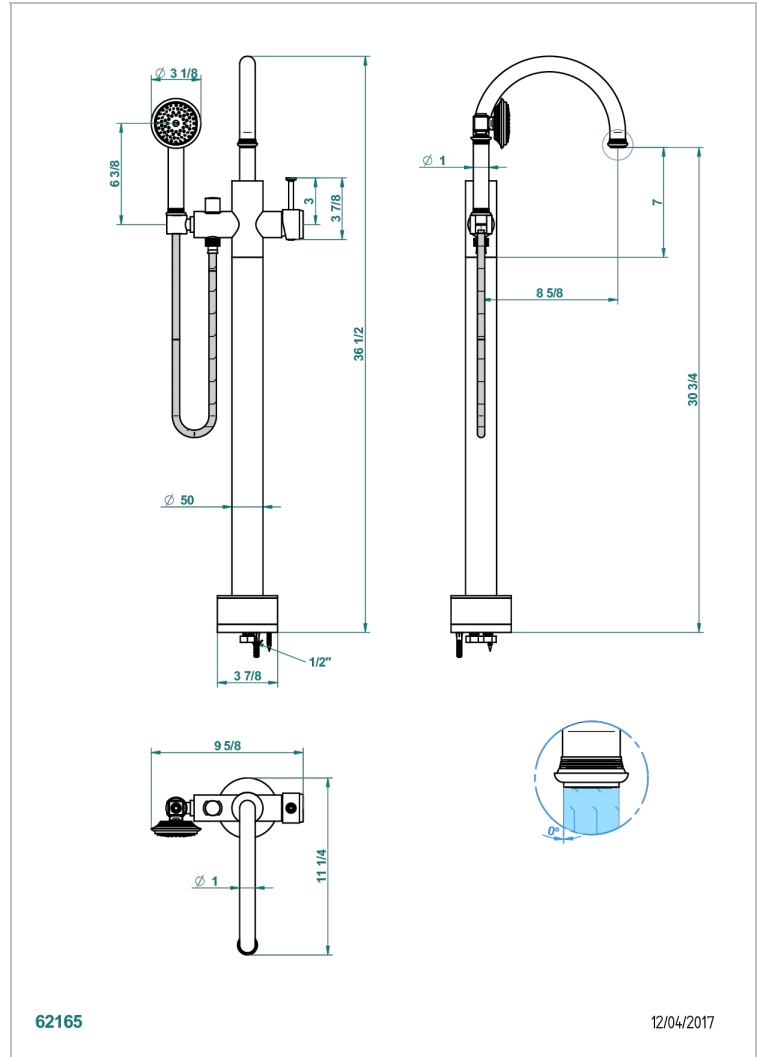

WEST COAST WHITE ONYX WITH LEVER HANDLES

U9H-6508S

柱式浴缸淋浴温控龙头，软管和Easyclean系统花洒

特色

- West Coast White Onyx with lever handles
- 柱式浴缸淋浴温控龙头，软管和Easyclean系统花洒

可选饰面

Black ceram - D30
Blush PVD - H62
Graphite PVD - H64
Matt Umber PVD - H67
Matt blush PVD - H60
Matt graphite PVD - H65

抛光镍 - B01
浅金 - F30
漆面铜 - D01