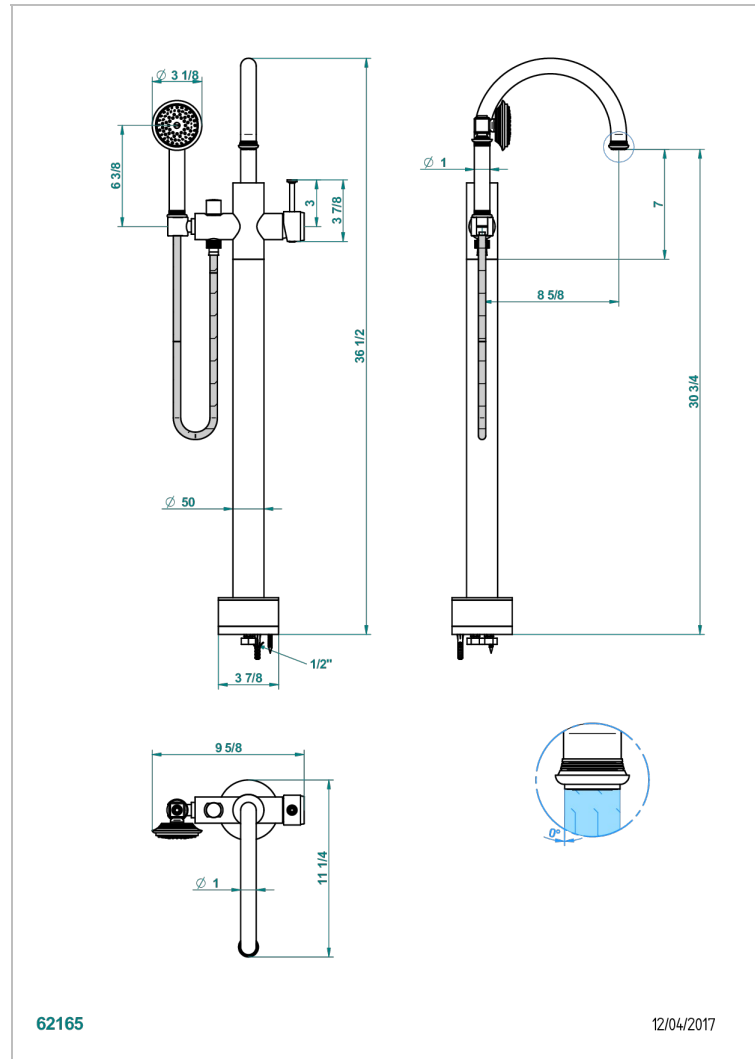

# WEST COAST BLACK ONYX WITH LEVER

U9F-6508S

柱式浴缸淋浴温控龙头，软管和Easyclean系统花洒

## 特色

- West Coast Black Onyx with lever
- 柱式浴缸淋浴温控龙头，软管和Easyclean系统花洒