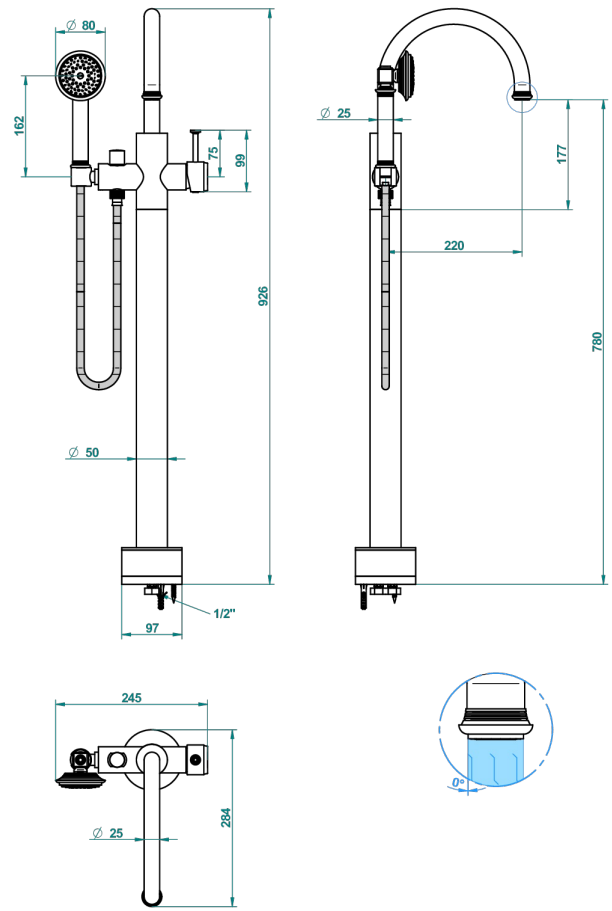

# WEST COAST WITH GUILLOCHE DECOR WITH LEVER HANDLES

U9D-6508S

Free-standing single lever bath mixer with handshower with Easyclean system

62165

12/04/2017

## CHARACTERISTIC

- West coast with Guilloché decor with lever handles
- Free-standing single lever bath mixer with handshower with Easyclean system