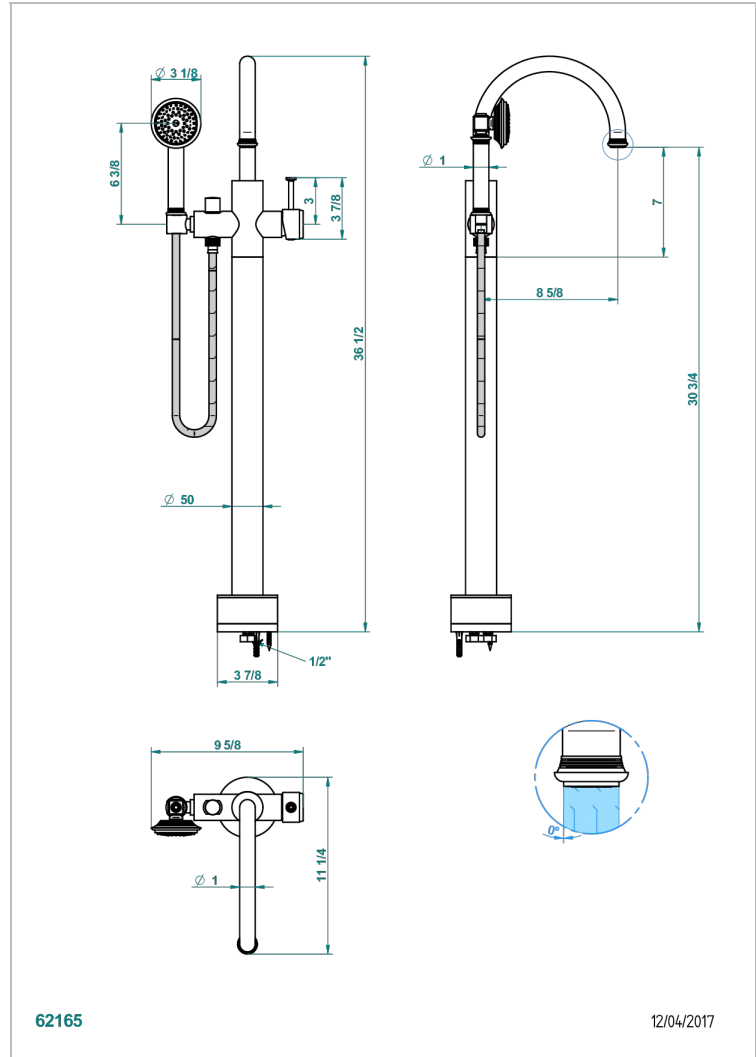

WEST COAST WITH GUILLOCHE DECOR WITH LEVER HANDLES

U9D-6508S

Free-standing single lever bath mixer with handshower with Easyclean system

CHARACTERISTIC

- West coast with Guilloché decor with lever handles
- Free-standing single lever bath mixer with handshower with Easyclean system