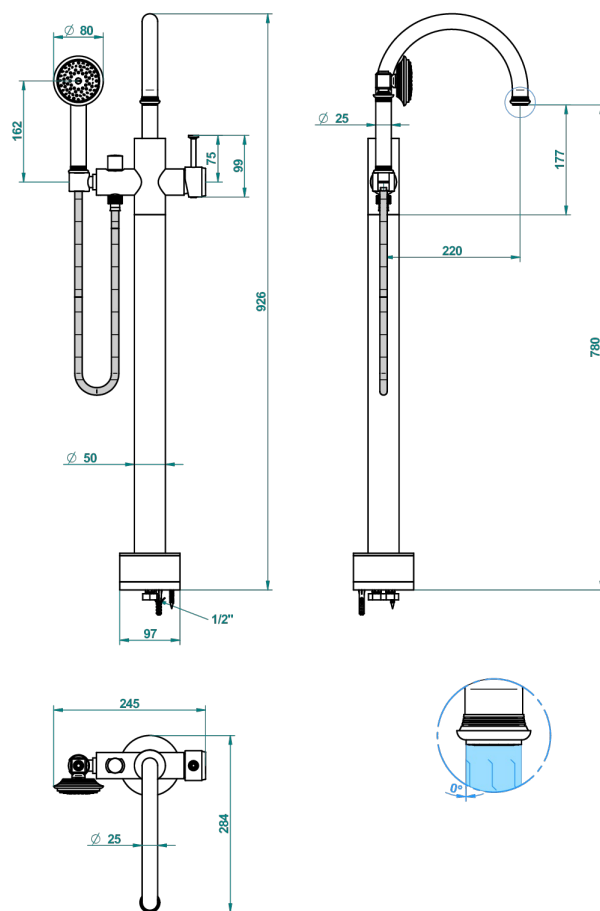

WEST COAST WITH GUILLOCHE DECOR WITH LEVER

U9D-6508S

Free-standing bath mixer with handshower with Easyclean system

62165

12/04/2017

CHARACTERISTIC

- West coast with Guilloché decor with lever
- Free-standing bath mixer with handshower with Easyclean system