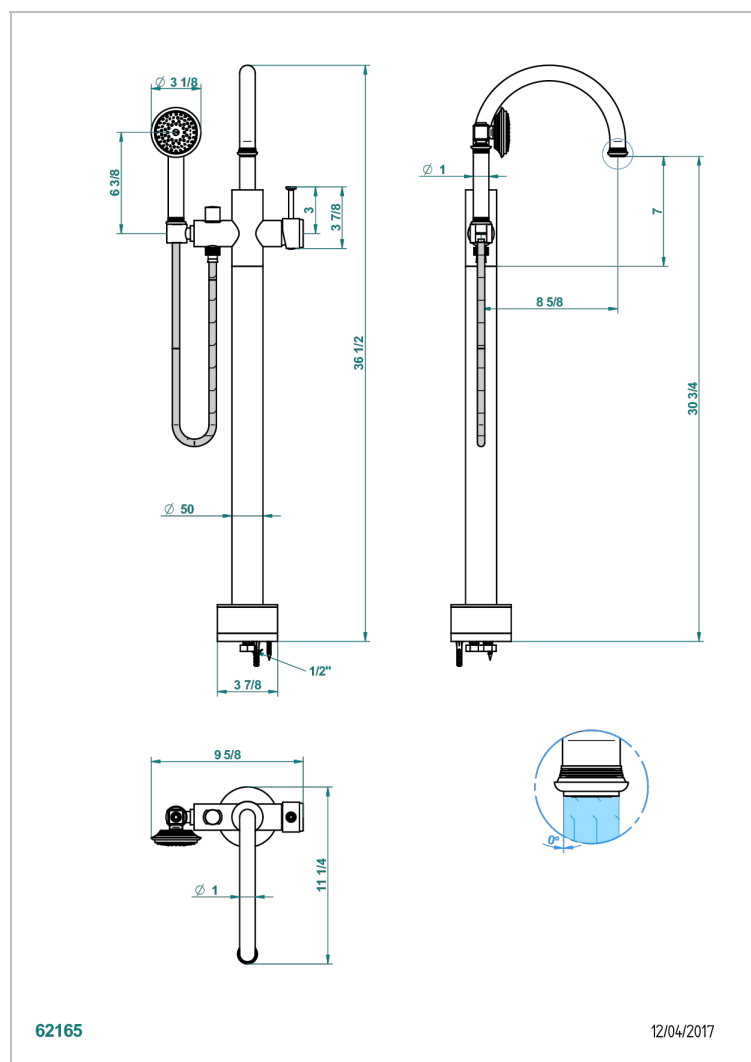

WEST COAST WITH GUILLOCHE DECOR WITH LEVER

U9D-6508S

Free-standing bath mixer with handshower with Easyclean system

CHARACTERISTIC

- West coast with Guilloché decor with lever
- Free-standing bath mixer with handshower with Easyclean system