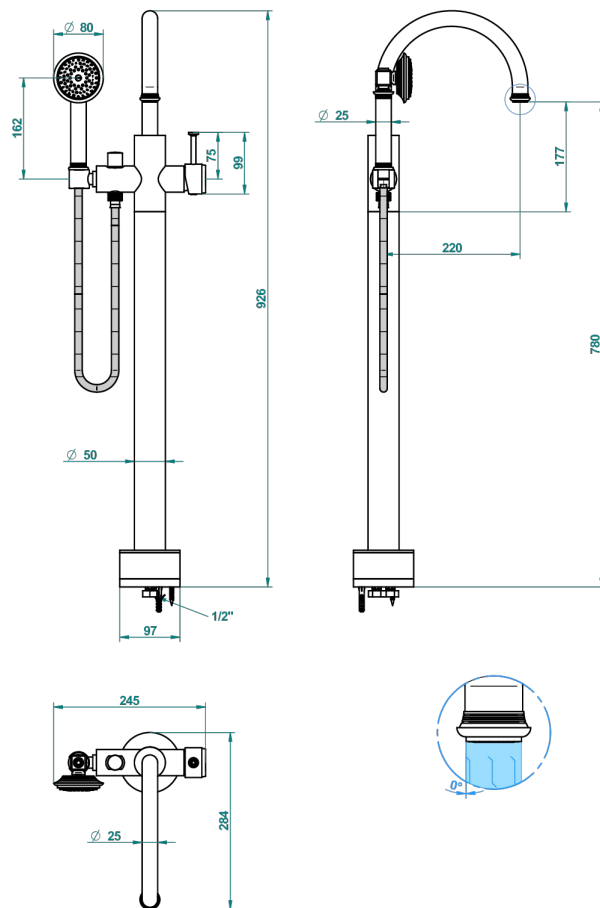

WEST COAST WITH GUILLOCHE DECOR WITH LEVER

U9D-6508S

Free-standing bath mixer with handshower with Easyclean system

62165

12/04/2017

CHARACTERISTIC

- West coast with Guilloché decor with lever
- Free-standing bath mixer with handshower with Easyclean system