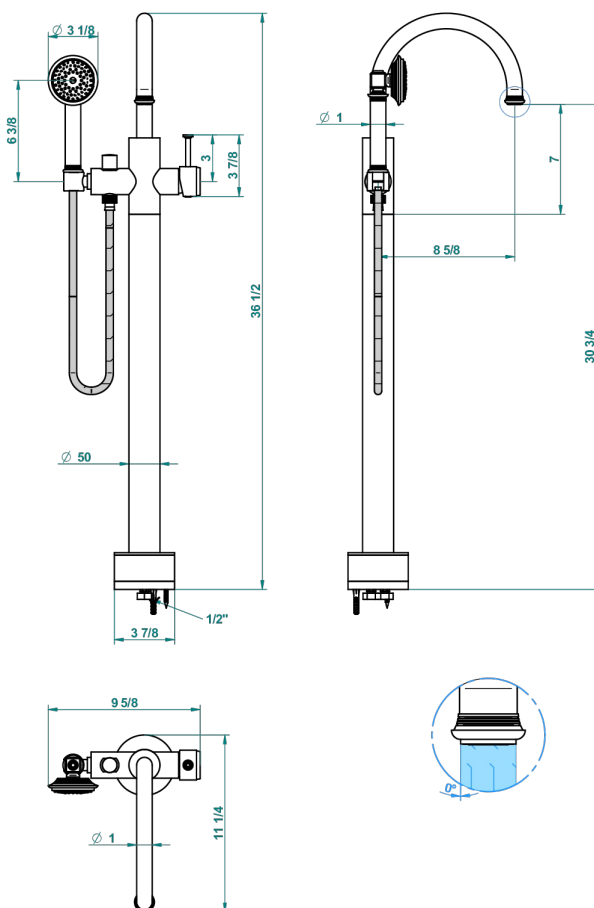

WEST COAST WITH GUILLOCHE DECOR WITH LEVER

U9D-6508S

Free-standing bath mixer with handshower with Easyclean system

62165

12/04/2017

CHARACTERISTIC

- West coast with Guilloché decor with lever
- Free-standing bath mixer with handshower with Easyclean system