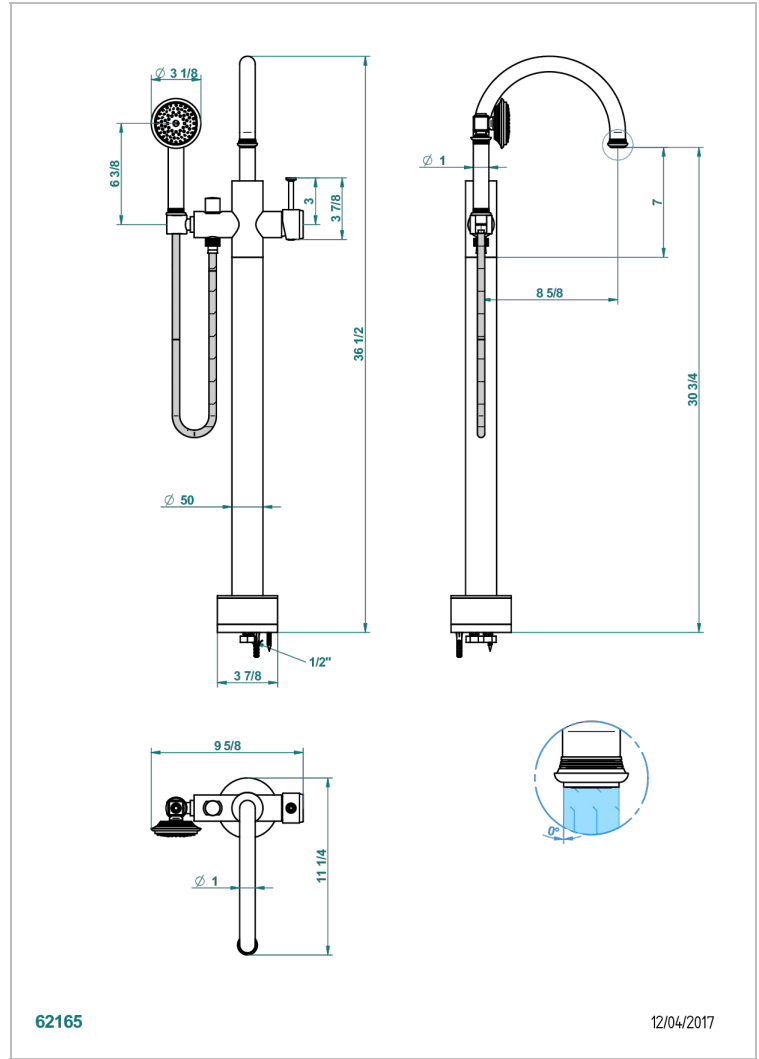

WEST COAST WITH GUILLOCHE DECOR WITH LEVER

U9D-6508S

柱式浴缸淋浴温控龙头，软管和Easyclean系统花洒

特色

- West coast with Guilloché decor with lever
- 柱式浴缸淋浴温控龙头，软管和Easyclean系统花洒

可选饰面

Black ceram - D30
Blush PVD - H62
Graphite PVD - H64
Matt Umber PVD - H67
Matt blush PVD - H60
Matt graphite PVD - H65